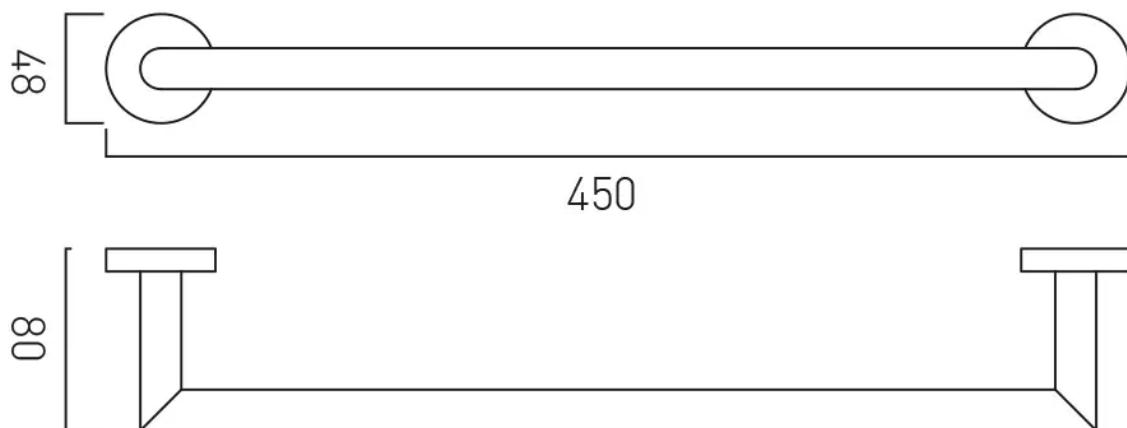


SPECIFICATION SHEET

COLLECTION: SPA

PRODUCT CODE: IND-SPA184-45-BRG

DESCRIPTION:

spa towel rail 450mm (18")

FINISH:

Brushed Gold

tel: 01934 744466
email: sales@vado.com
www.vado.com

where inspiration flows
taps | showering | accessories

TECHNICAL DRAWING

COLLECTION: SPA

PRODUCT CODE: IND-SPA184-45-BRG

tel: 01934 744466
email: sales@vado.com
www.vado.com

where inspiration flows
taps | showering | accessories