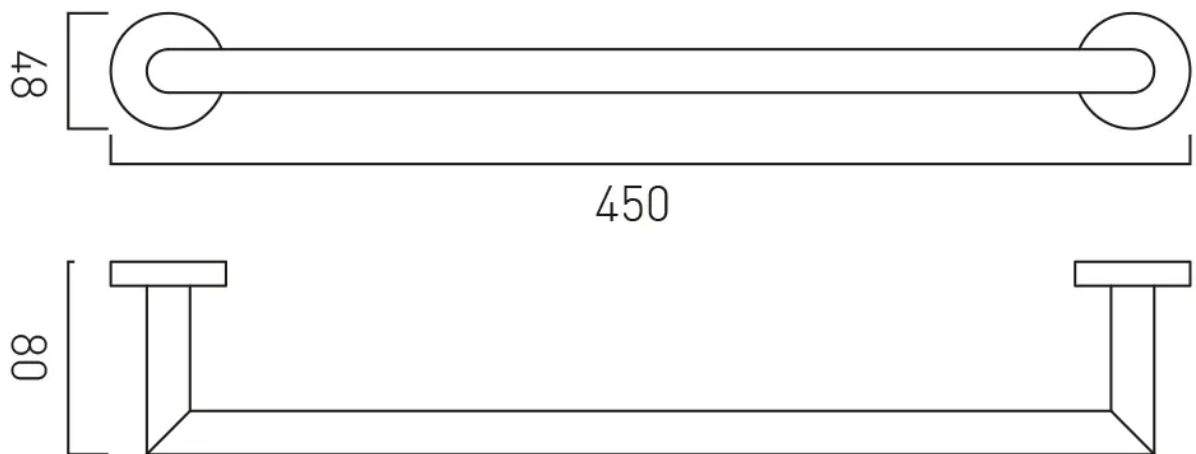


SPECIFICATION SHEET

COLLECTION: KNURLED ACCENTS

PRODUCT CODE: IND-SPA184-45-BLKK

DESCRIPTION:

towel rail
wall mounted
450mm (18")

FINISH:

Brushed Black

tel: 01934 744466
email: sales@vado.com
www.vado.com

where inspiration flows
taps | showering | accessories

TECHNICAL DRAWING

COLLECTION: KNURLED ACCENTS

PRODUCT CODE: IND-SPA184-45-BLKK

tel: 01934 744466
email: sales@vado.com
www.vado.com

where inspiration flows
taps | showering | accessories