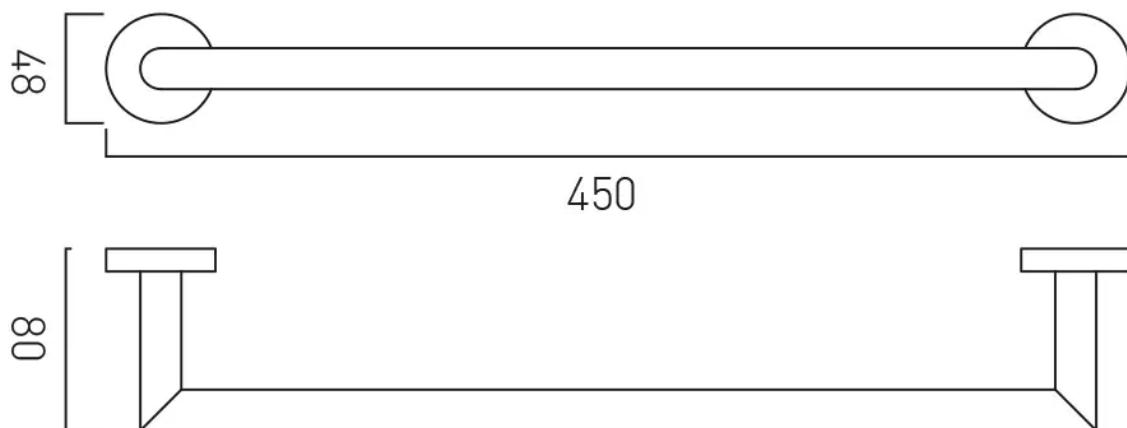

SPECIFICATION SHEET

COLLECTION: SPA

PRODUCT CODE: IND-SPA184-45-BLK

DESCRIPTION:

spa towel rail 450mm (18")

FINISH:

Brushed Black

tel: 01934 744466
email: sales@vado.com
www.vado.com

where inspiration flows
taps | showering | accessories

TECHNICAL DRAWING

COLLECTION: SPA

PRODUCT CODE: IND-SPA184-45-BLK

tel: 01934 744466
email: sales@vado.com
www.vado.com

where inspiration flows
taps | showering | accessories