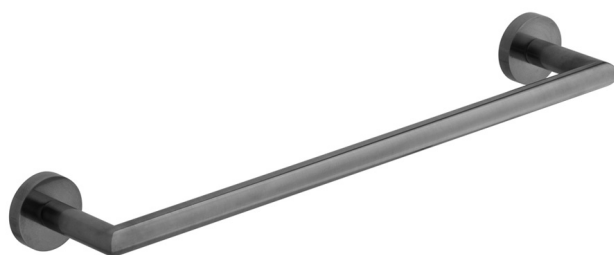

SPECIFICATION SHEET

COLLECTION: SPA

PRODUCT CODE: IND-SPA184-45-BLK

DESCRIPTION:

spa towel rail 450mm (18")

FINISH:

Brushed Black

tel: 01934 744466
email: sales@vado.com
www.vado.com

where inspiration flows
taps | showering | accessories

TECHNICAL DRAWING

COLLECTION: SPA

PRODUCT CODE: IND-SPA184-45-BLK

tel: 01934 744466
email: sales@vado.com
www.vado.com

where inspiration flows
taps | showering | accessories