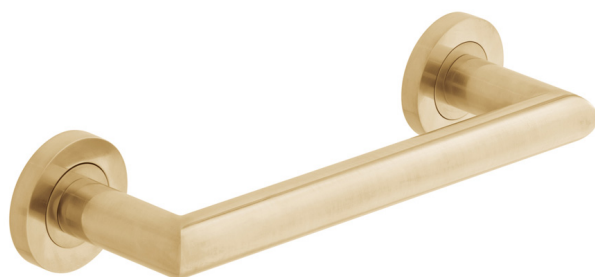

SPECIFICATION SHEET

COLLECTION: SPA

PRODUCT CODE: IND-SPA1801-30-BRG

DESCRIPTION:

spa grab or towel rail 300mm (12")

FINISH:

Brushed Gold

tel: 01934 744466
email: sales@vado.com
www.vado.com

where inspiration flows
taps | showering | accessories

TECHNICAL DRAWING

COLLECTION: SPA

PRODUCT CODE: IND-SPA1801-30-BRG

tel: 01934 744466
email: sales@vado.com
www.vado.com

where inspiration flows
taps | showering | accessories