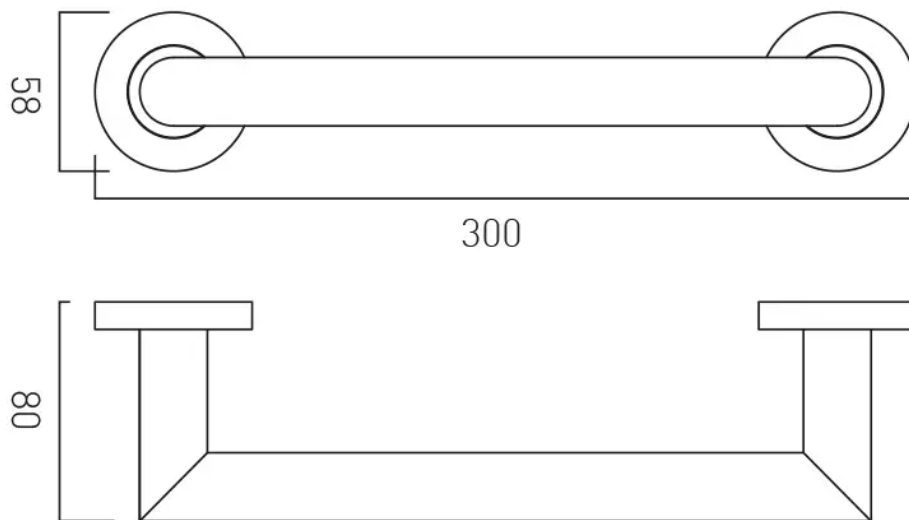

SPECIFICATION SHEET

COLLECTION: SPA

PRODUCT CODE: IND-SPA1801-30-BRG

DESCRIPTION:

spa grab or towel rail 300mm (12")

FINISH:

Brushed Gold

tel: 01934 744466
email: sales@vado.com
www.vado.com

where inspiration flows
taps | showering | accessories

TECHNICAL DRAWING

COLLECTION: SPA

PRODUCT CODE: IND-SPA1801-30-BRG

tel: 01934 744466
email: sales@vado.com
www.vado.com

where inspiration flows
taps | showering | accessories