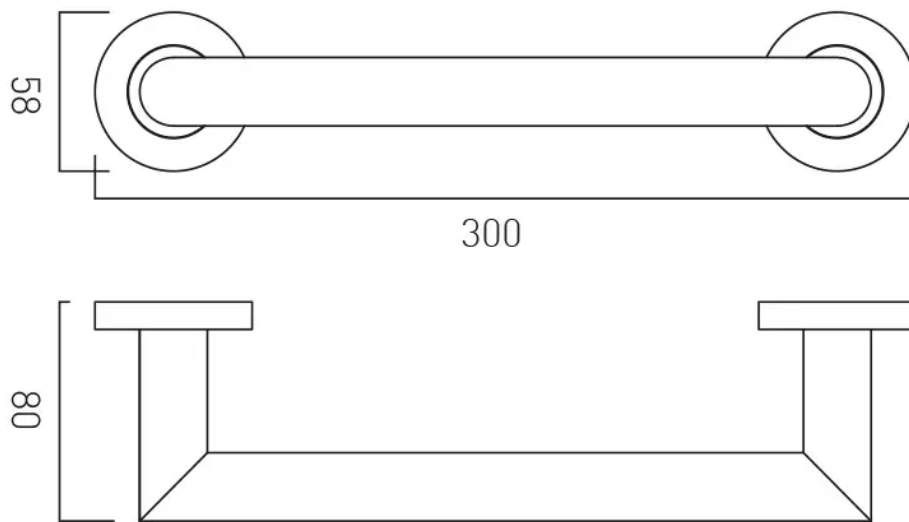

SPECIFICATION SHEET

COLLECTION: SPA

PRODUCT CODE: IND-SPA1801-30-BLK

DESCRIPTION:

spa grab or towel rail 300mm (12")

FINISH:

Brushed Black

tel: 01934 744466
email: sales@vado.com
www.vado.com

where inspiration flows
taps | showering | accessories

TECHNICAL DRAWING

COLLECTION: SPA

PRODUCT CODE: IND-SPA1801-30-BLK

tel: 01934 744466
email: sales@vado.com
www.vado.com

where inspiration flows
taps | showering | accessories