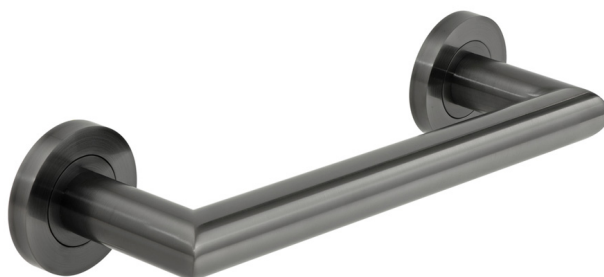

SPECIFICATION SHEET

COLLECTION: SPA

PRODUCT CODE: IND-SPA1801-30-BLK

DESCRIPTION:

spa grab or towel rail 300mm (12")

FINISH:

Brushed Black

tel: 01934 744466
email: sales@vado.com
www.vado.com

where inspiration flows
taps | showering | accessories

TECHNICAL DRAWING

COLLECTION: SPA

PRODUCT CODE: IND-SPA1801-30-BLK

tel: 01934 744466
email: sales@vado.com
www.vado.com

where inspiration flows
taps | showering | accessories