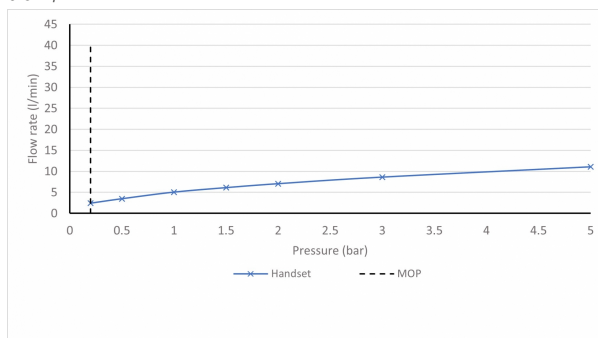

## MINIMUM OPERATING PRESSURE:

0.2 bar LP

## FLOW RATE AT 3.0 BAR FLOW PRESSURE:

8.62 l/min

tel: 01934 744466  
email: sales@vado.com  
www.vado.com

**where inspiration flows**  
taps | showering | accessories