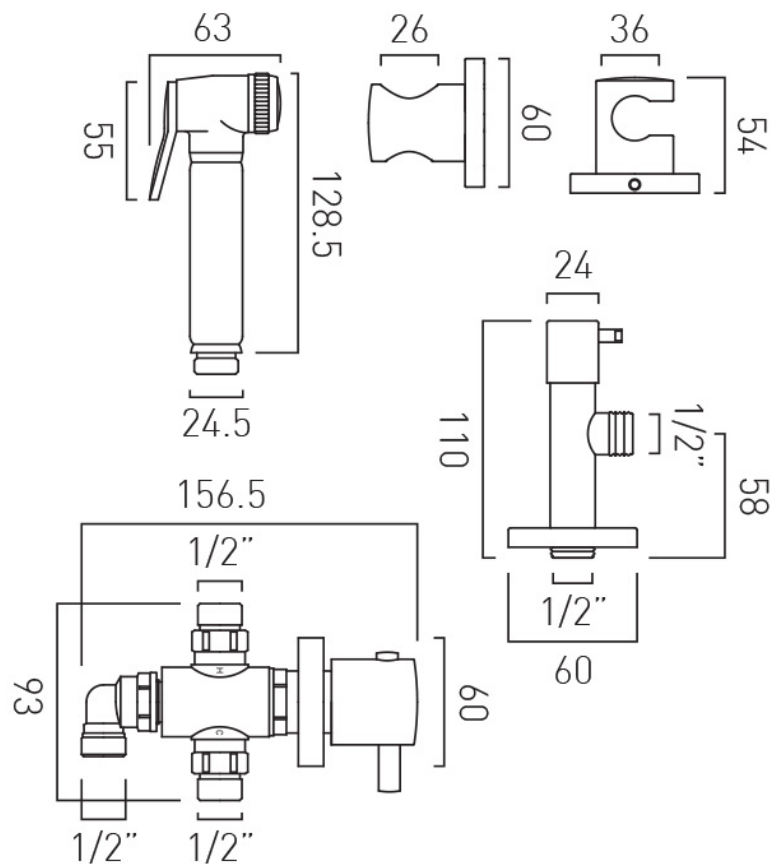

## FLOW RATE AT 3.0 BAR FLOW PRESSURE:

8.62 l/min

tel: 01934 744466  
email: sales@vado.com  
www.vado.com

**where inspiration flows**  
taps | showering | accessories

# TECHNICAL DRAWING

**COLLECTION:** WASTES

**PRODUCT CODE:** IND-SHATTAF/163-BLK

tel: 01934 744466  
email: sales@vado.com  
www.vado.com

**where inspiration flows**  
taps | showering | accessories