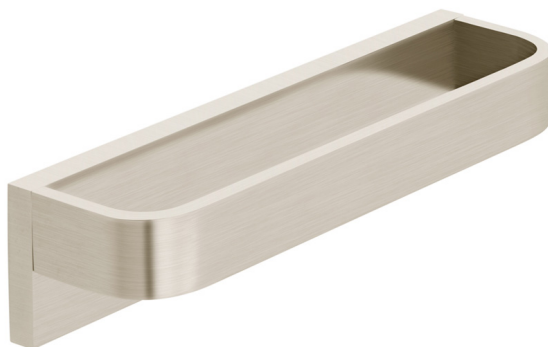

SPECIFICATION SHEET

COLLECTION: SHAMA

PRODUCT CODE: IND-SHA181-BRN

DESCRIPTION:

towel ring
wall mounted

FINISH:

Brushed Nickel

tel: 01934 744466
email: sales@vado.com
www.vado.com