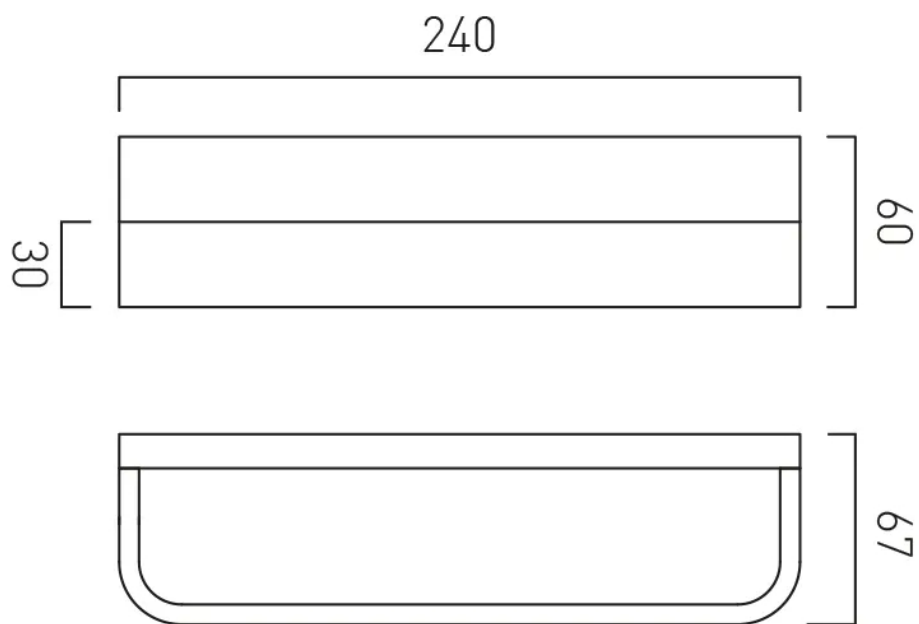

TECHNICAL DRAWING

COLLECTION: SHAMA

PRODUCT CODE: IND-SHA181-BRN

tel: 01934 744466
email: sales@vado.com
www.vado.com

where inspiration flows
taps | showering | accessories