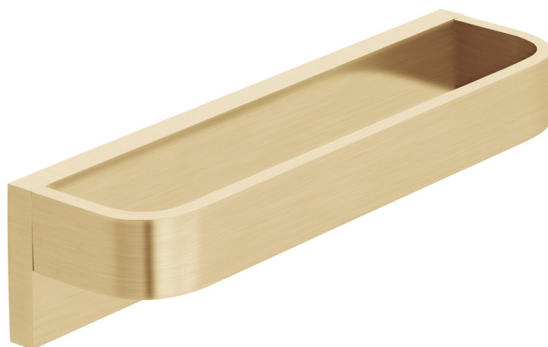

SPECIFICATION SHEET

COLLECTION: SHAMA

PRODUCT CODE: IND-SHA181-BRG

DESCRIPTION:

towel ring
wall mounted

FINISH:

Brushed Gold

tel: 01934 744466
email: sales@vado.com
www.vado.com