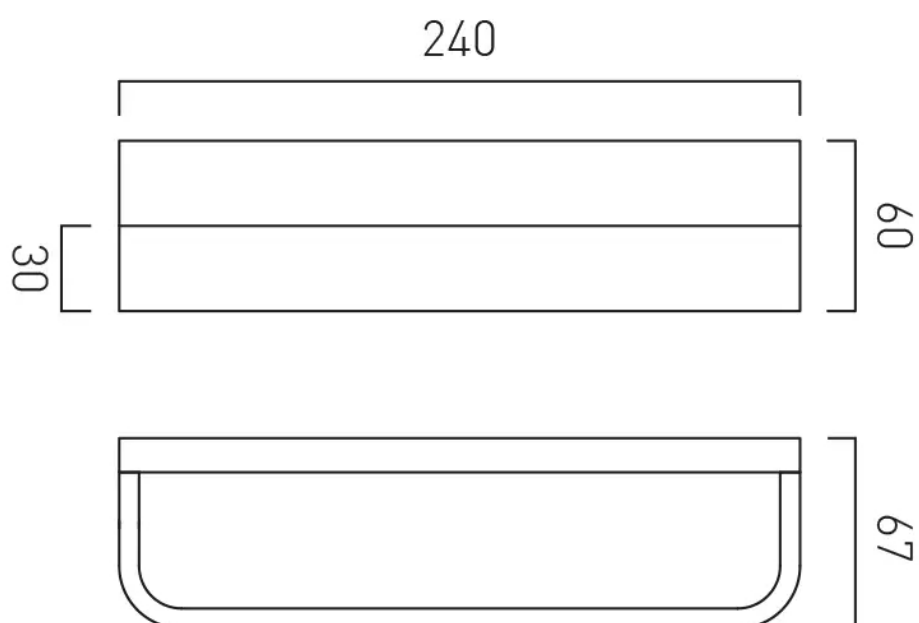

SPECIFICATION SHEET

COLLECTION: SHAMA

PRODUCT CODE: IND-SHA181-BRG

DESCRIPTION:

towel ring
wall mounted

FINISH:

Brushed Gold

tel: 01934 744466
email: sales@vado.com
www.vado.com

where inspiration flows
taps | showering | accessories

TECHNICAL DRAWING

COLLECTION: SHAMA

PRODUCT CODE: IND-SHA181-BRG

tel: 01934 744466
email: sales@vado.com
www.vado.com

where inspiration flows
taps | showering | accessories