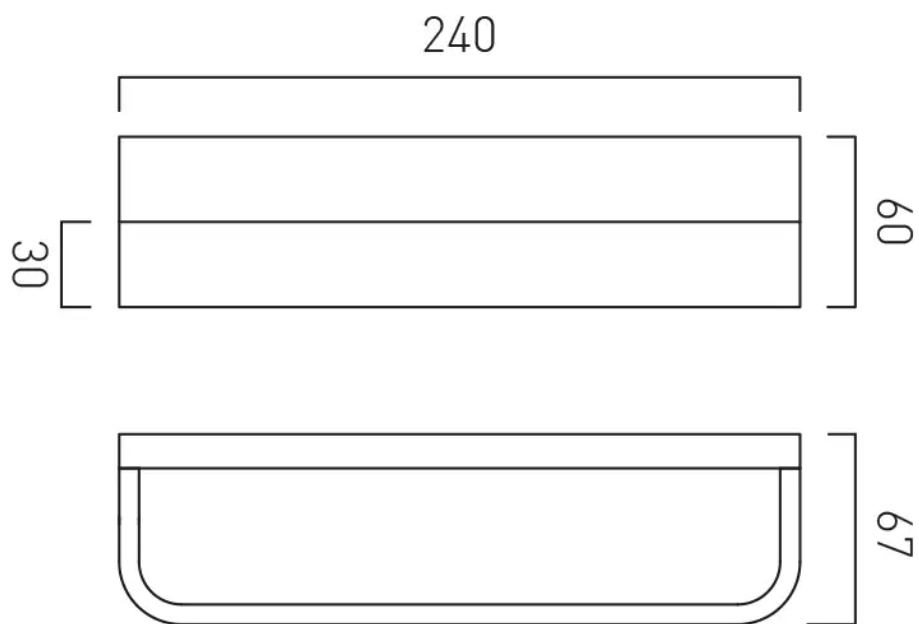

SPECIFICATION SHEET

COLLECTION: SHAMA

PRODUCT CODE: IND-SHA181-BLK

DESCRIPTION:

towel ring
wall mounted

FINISH:

Brushed Black

tel: 01934 744466
email: sales@vado.com
www.vado.com

where inspiration flows
taps | showering | accessories

TECHNICAL DRAWING

COLLECTION: SHAMA

PRODUCT CODE: IND-SHA181-BLK

tel: 01934 744466
email: sales@vado.com
www.vado.com

where inspiration flows
taps | showering | accessories