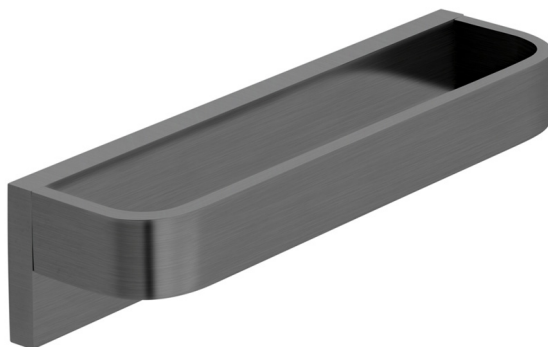

SPECIFICATION SHEET

COLLECTION: SHAMA

PRODUCT CODE: IND-SHA181-BLK

DESCRIPTION:

towel ring
wall mounted

FINISH:

Brushed Black

tel: 01934 744466
email: sales@vado.com
www.vado.com

where inspiration flows
taps | showering | accessories

TECHNICAL DRAWING

COLLECTION: SHAMA

PRODUCT CODE: IND-SHA181-BLK

tel: 01934 744466
email: sales@vado.com
www.vado.com

where inspiration flows
taps | showering | accessories