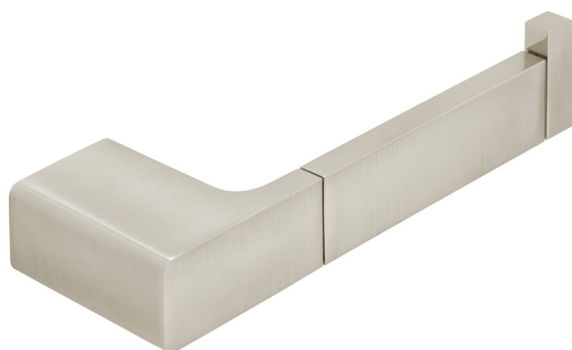

SPECIFICATION SHEET

COLLECTION: SHAMA

PRODUCT CODE: IND-SHA180-BRN

DESCRIPTION:

shama paper holder wall mounted

FINISH:

Brushed Nickel

tel: 01934 744466
email: sales@vado.com
www.vado.com