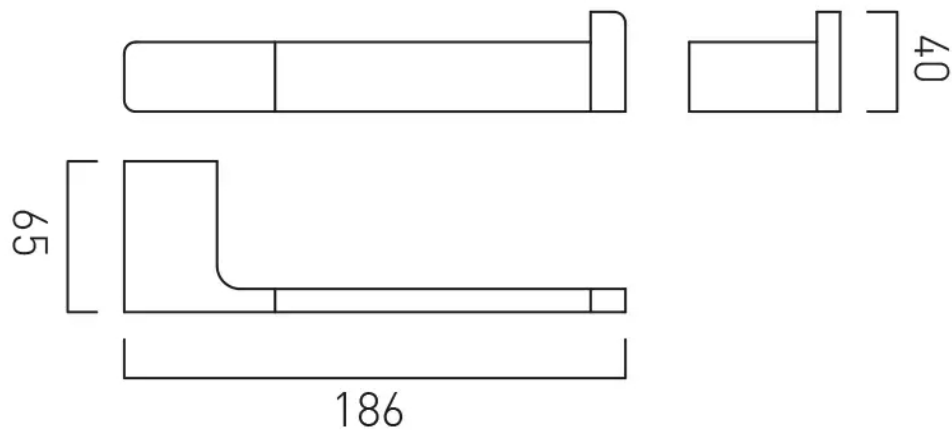

SPECIFICATION SHEET

COLLECTION: SHAMA

PRODUCT CODE: IND-SHA180-BRN

DESCRIPTION:

shama paper holder wall mounted

FINISH:

Brushed Nickel

tel: 01934 744466
email: sales@vado.com
www.vado.com

where inspiration flows
taps | showering | accessories

TECHNICAL DRAWING

COLLECTION: SHAMA

PRODUCT CODE: IND-SHA180-BRN

tel: 01934 744466
email: sales@vado.com
www.vado.com

where inspiration flows
taps | showering | accessories