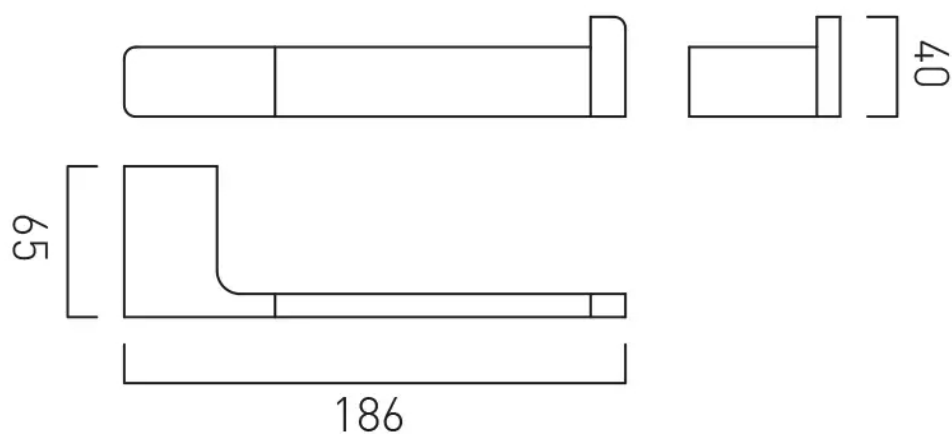

SPECIFICATION SHEET

COLLECTION: SHAMA

PRODUCT CODE: IND-SHA180-BRG

DESCRIPTION:

shama paper holder wall mounted

FINISH:

Brushed Gold

tel: 01934 744466
email: sales@vado.com
www.vado.com

where inspiration flows
taps | showering | accessories

TECHNICAL DRAWING

COLLECTION: SHAMA

PRODUCT CODE: IND-SHA180-BRG

tel: 01934 744466
email: sales@vado.com
www.vado.com

where inspiration flows
taps | showering | accessories