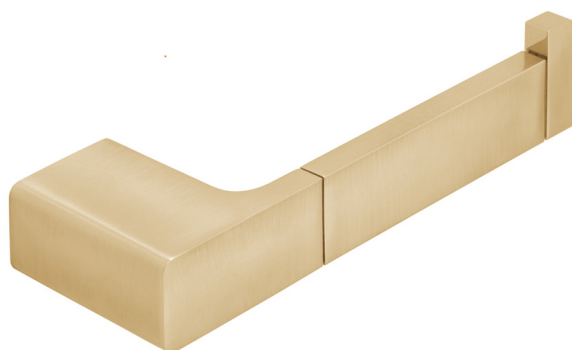

SPECIFICATION SHEET

COLLECTION: SHAMA

PRODUCT CODE: IND-SHA180-BRG

DESCRIPTION:

shama paper holder wall mounted

FINISH:

Brushed Gold

tel: 01934 744466
email: sales@vado.com
www.vado.com