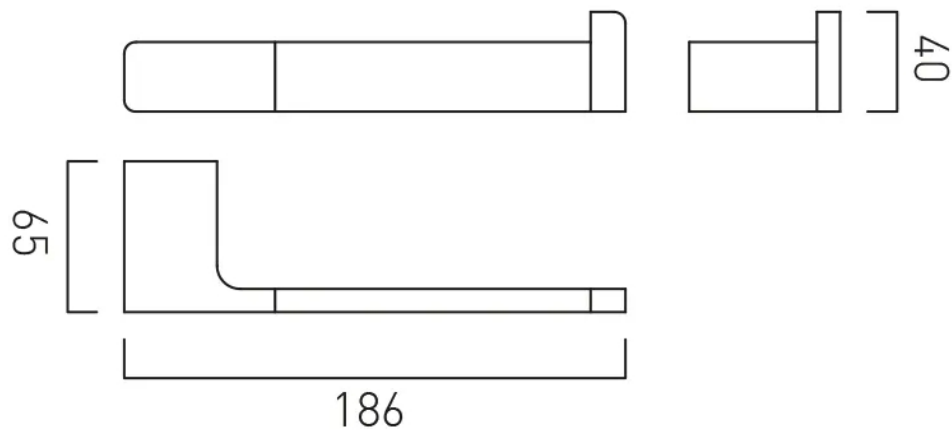

TECHNICAL DRAWING

COLLECTION: SHAMA

PRODUCT CODE: IND-SHA180-BLK

tel: 01934 744466
email: sales@vado.com
www.vado.com

where inspiration flows
taps | showering | accessories