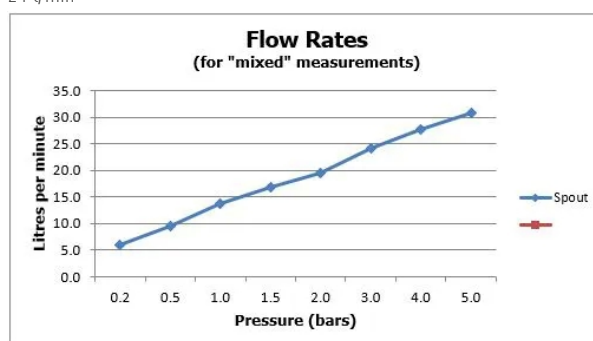

FLOW RATE AT 3.0 BAR FLOW PRESSURE:

24 l/min

tel: 01934 744466
email: sales@vado.com
www.vado.com

where inspiration flows
taps | showering | accessories