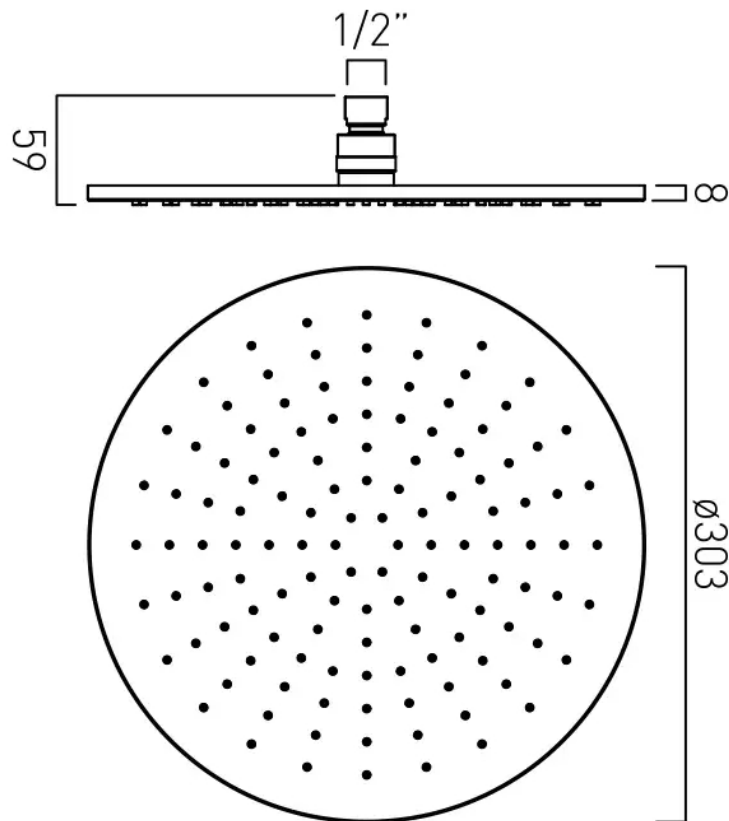

TECHNICAL DRAWING

COLLECTION:

PRODUCT CODE: IND-R0/30-BRN

tel: 01934 744466
email: sales@vado.com
www.vado.com

where inspiration flows
taps | showering | accessories