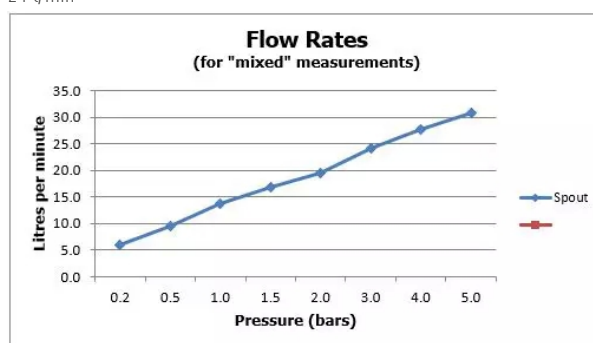

FLOW RATE AT 3.0 BAR FLOW PRESSURE:

24 l/min

tel: 01934 744466
email: sales@vado.com
www.vado.com

where inspiration flows
taps | showering | accessories