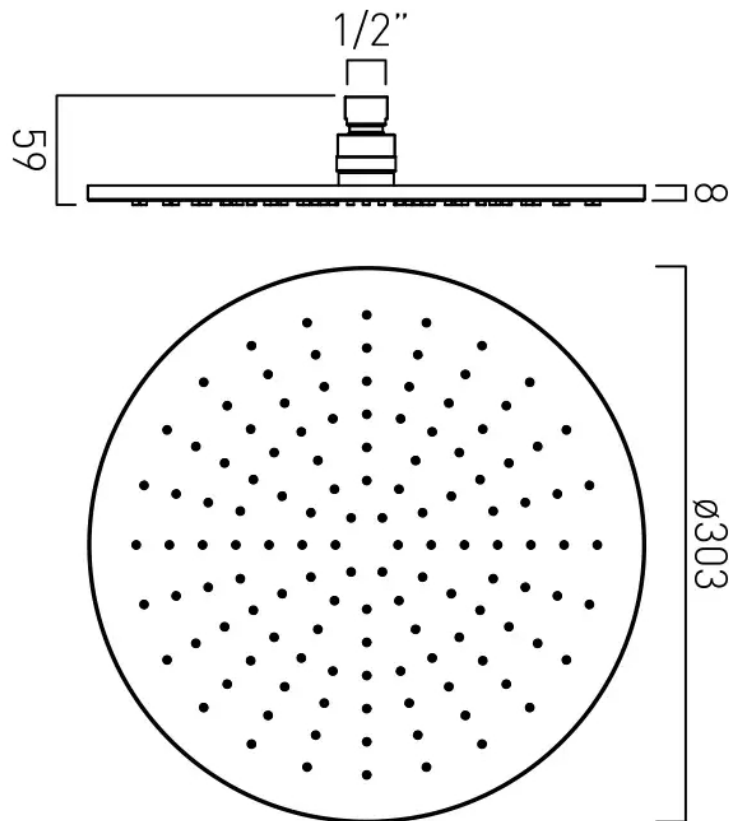

TECHNICAL DRAWING

COLLECTION:

PRODUCT CODE: IND-R0/30-BRG

tel: 01934 744466
email: sales@vado.com
www.vado.com

where inspiration flows
taps | showering | accessories