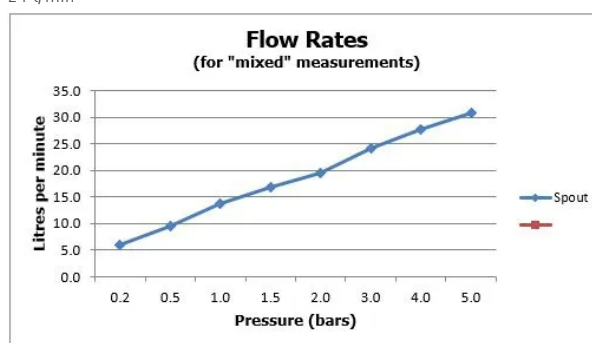

SPECIFICATION SHEET

COLLECTION:

PRODUCT CODE: IND-RO/30-BLK

DESCRIPTION:

single function easy clean slim line round shower head
300mm (12")

minimum operating pressure 1.0 bar MP

FINISH:

Brushed Black

MINIMUM OPERATING PRESSURE:

1.0 bar MP

FLOW RATE AT 3.0 BAR FLOW PRESSURE:

24 l/min

tel: 01934 744466
email: sales@vado.com
www.vado.com

where inspiration flows
taps | showering | accessories

TECHNICAL DRAWING