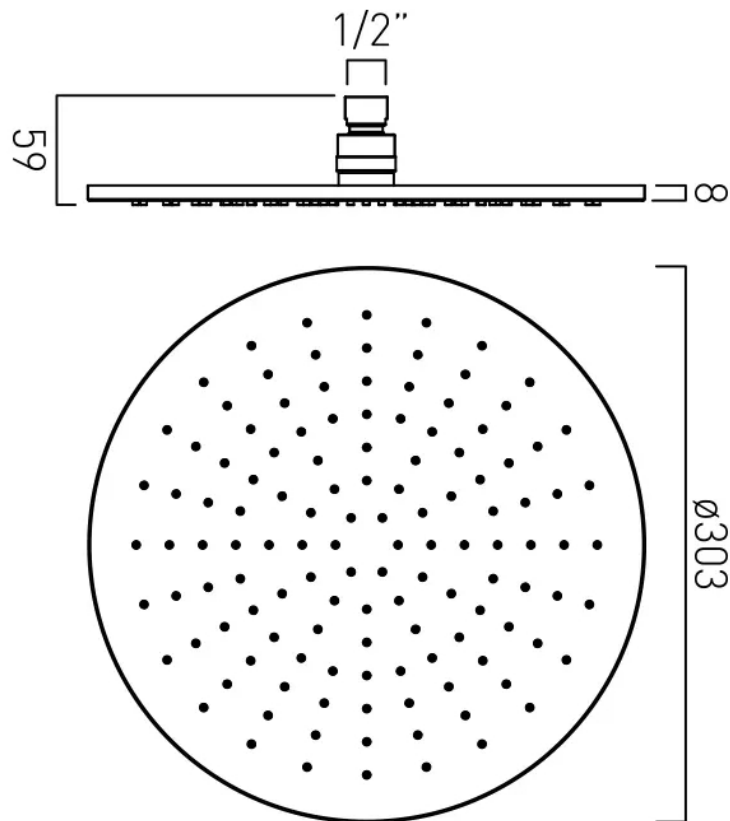

TECHNICAL DRAWING

COLLECTION:

PRODUCT CODE: IND-R0/30-BLK

tel: 01934 744466
email: sales@vado.com
www.vado.com

where inspiration flows
taps | showering | accessories