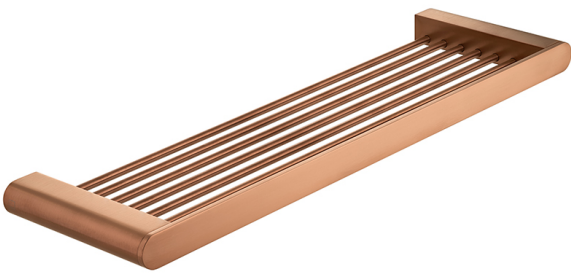

SPECIFICATION SHEET

COLLECTION: PHOTON
PRODUCT CODE: IND-PHO185A-BRZ

ACCESSORY TYPE

Shelves

COLLECTION NAME

Photon

FINISH

Brushed Bronze

GUARANTEE

15 Year Guarantee

MOUNTING

Wall Mounted

STYLE

Round, Square

TECHNICAL DRAWING

COLLECTION: PHOTON
PRODUCT CODE: IND-PHO185A-BRZ