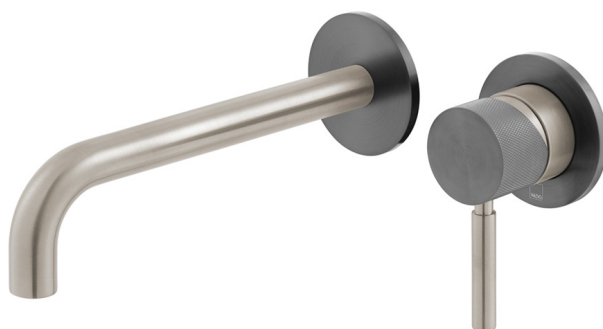

SPECIFICATION SHEET

COLLECTION: KNURLED X FUSION
PRODUCT CODE: IND-ORI209SA-XNBK

DESCRIPTION:

Knurled X Fusion slimline 2 hole basin mixer single lever, wall mounted with water flow aerator ceramic cartridge CAR-K35B 2 x 1/2" inlets min-max wall mount 55-72mm tile-to mortar guard included wall mount drill hole diameters: spout 40-48mm handle 45-48mm minimum operating pressure 0.2 bar LP

FINISH:

Brushed Nickel X Black

FLOW REGULATOR:

5l/min fitted as standard

MINIMUM OPERATING PRESSURE:

0.2 bar LP

FLOW RATE AT 3.0 BAR FLOW PRESSURE:

4.9 l/m

tel: 01934 744466
email: sales@vado.com
www.vado.com

where inspiration flows
taps | showering | accessories

TECHNICAL DRAWING

COLLECTION: KNURLED X FUSION

PRODUCT CODE: IND-ORI209SA-XNBK

tel: 01934 744466
email: sales@vado.com
www.vado.com