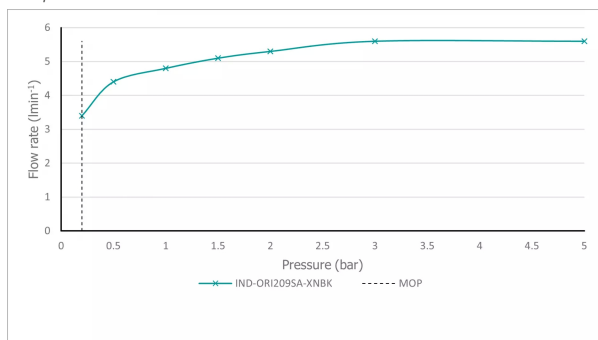

SPECIFICATION SHEET

COLLECTION: KNURLED X FUSION
PRODUCT CODE: IND-ORI209SA-XNBK

DESCRIPTION:

Knurled X Fusion slimline 2 hole basin mixer single lever, wall mounted with water flow aerator ceramic cartridge CAR-K35B 2 x 1/2" inlets min-max wall mount 55-72mm tile-to mortar guard included wall mount drill hole diameters: spout 40-48mm handle 45-48mm minimum operating pressure 0.2 bar LP

FINISH:

Brushed Nickel X Black

FLOW REGULATOR:

5l/min fitted as standard

MINIMUM OPERATING PRESSURE:

0.2 bar LP

FLOW RATE AT 3.0 BAR FLOW PRESSURE:

4.9 l/m