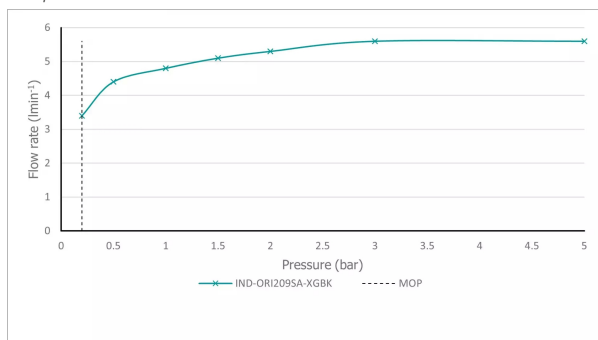

## DESCRIPTION:

Knurled X Fusion slimline 2 hole basin mixer  
single lever, wall mounted  
with water flow aerator  
ceramic cartridge CAR-K35B  
2 x 1/2" inlets  
min-max wall mount 55-72mm  
tile-to mortar guard included  
wall mount drill hole diameters:  
spout 40-48mm handle 45-48mm  
minimum operating pressure 0.2 bar LP

## FLOW REGULATOR:

5l/min fitted as standard

## MINIMUM OPERATING PRESSURE:

0.2 bar LP

## FLOW RATE AT 3.0 BAR FLOW PRESSURE:

4.9 l/m

tel: 01934 744466  
email: sales@vado.com  
www.vado.com

**where inspiration flows**  
taps | showering | accessories

---