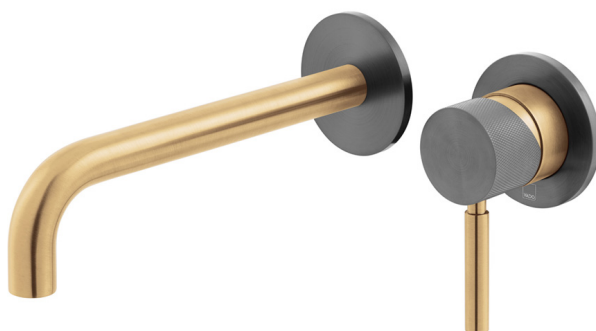

# SPECIFICATION SHEET

**COLLECTION:** KNURLED X FUSION  
**PRODUCT CODE:** IND-ORI209SA-XGBK

## DESCRIPTION:

Knurled X Fusion slimline 2 hole basin mixer  
single lever, wall mounted  
with water flow aerator  
ceramic cartridge CAR-K35B  
2 x 1/2" inlets  
min-max wall mount 55-72mm  
tile-to mortar guard included  
wall mount drill hole diameters:  
spout 40-48mm handle 45-48mm  
minimum operating pressure 0.2 bar LP

## FINISH:

Brushed Gold X Black

## FLOW REGULATOR:

5l/min fitted as standard