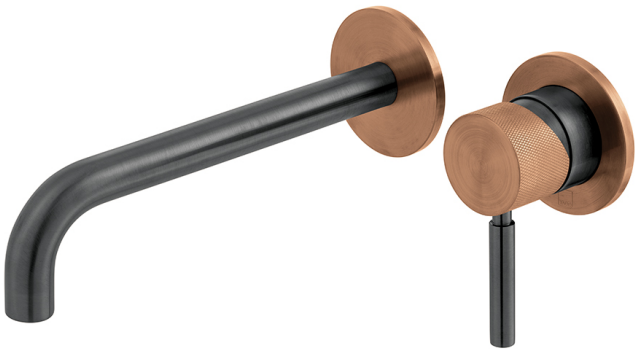

# SPECIFICATION SHEET

COLLECTION: KNURLED X FUSION  
PRODUCT CODE: IND-ORI209SA-XBZK

## TAP TYPE

Basin Mixer

## HANDLES

Single Lever

## WALL HOLE DRILL DIAMETER

Spout 40-48mm Handle 55-72mm