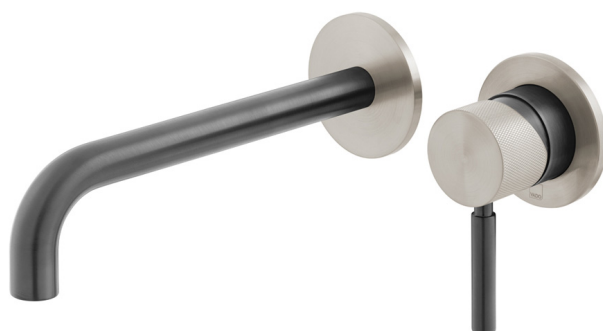

SPECIFICATION SHEET

COLLECTION: KNURLED X FUSION
PRODUCT CODE: IND-ORI209SA-XBNK

DESCRIPTION:

Knurled X Fusion slimline 2 hole basin mixer
single lever, wall mounted
with water flow aerator
ceramic cartridge CAR-K35B
2 x 1/2" inlets
min-max wall mount 55-72mm
tile-to mortar guard included
wall mount drill hole diameters:
spout 40-48mm handle 45-48mm
minimum operating pressure 0.2 bar LP

FINISH:

Brushed Black X Nickel

MINIMUM OPERATING PRESSURE:

0.2 bar LP

FLOW RATE AT 3.0 BAR FLOW PRESSURE:

4.9 l/m

tel: 01934 744466
email: sales@vado.com
www.vado.com

where inspiration flows
taps | showering | accessories

TECHNICAL DRAWING

COLLECTION: KNURLED X FUSION

PRODUCT CODE: IND-ORI209SA-XBNK

tel: 01934 744466
email: sales@vado.com
www.vado.com

where inspiration flows
taps | showering | accessories