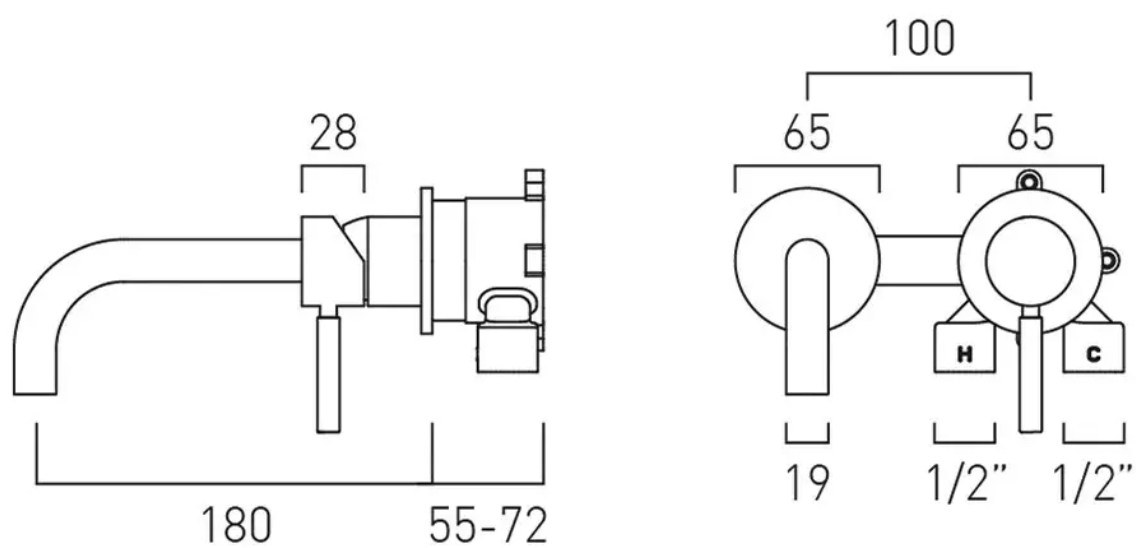

SPECIFICATION SHEET

COLLECTION: KNURLED X FUSION
PRODUCT CODE: IND-ORI209SA-XBNK

DESCRIPTION:

Knurled X Fusion slimline 2 hole basin mixer
single lever, wall mounted
with water flow aerator
ceramic cartridge CAR-K35B
2 x 1/2" inlets
min-max wall mount 55-72mm
tile-to mortar guard included
wall mount drill hole diameters:
spout 40-48mm handle 45-48mm
minimum operating pressure 0.2 bar LP

FINISH:

Brushed Black X Nickel

MINIMUM OPERATING PRESSURE:

0.2 bar LP

FLOW RATE AT 3.0 BAR FLOW PRESSURE:

4.9 l/m

tel: 01934 744466
email: sales@vado.com
www.vado.com

where inspiration flows
taps | showering | accessories

TECHNICAL DRAWING

COLLECTION: KNURLED X FUSION

PRODUCT CODE: IND-ORI209SA-XBNK

tel: 01934 744466
email: sales@vado.com
www.vado.com

where inspiration flows
taps | showering | accessories