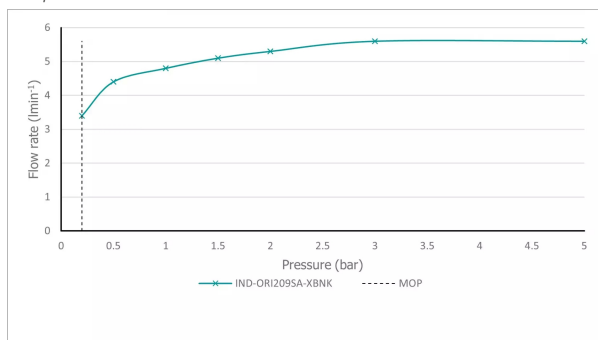

SPECIFICATION SHEET

COLLECTION: KNURLED X FUSION
PRODUCT CODE: IND-ORI209SA-XBNK

DESCRIPTION:

Knurled X Fusion slimline 2 hole basin mixer
single lever, wall mounted
with water flow aerator
ceramic cartridge CAR-K35B
2 x 1/2" inlets
min-max wall mount 55-72mm
tile-to mortar guard included
wall mount drill hole diameters:
spout 40-48mm handle 45-48mm
minimum operating pressure 0.2 bar LP

FINISH:

Brushed Black X Nickel

MINIMUM OPERATING PRESSURE:

0.2 bar LP

FLOW RATE AT 3.0 BAR FLOW PRESSURE:

4.9 l/m

tel: 01934 744466
email: sales@vado.com
www.vado.com

where inspiration flows
taps | showering | accessories

TECHNICAL DRAWING

COLLECTION: KNURLED X FUSION

PRODUCT CODE: IND-ORI209SA-XBNK

tel: 01934 744466
email: sales@vado.com
www.vado.com

where inspiration flows
taps | showering | accessories