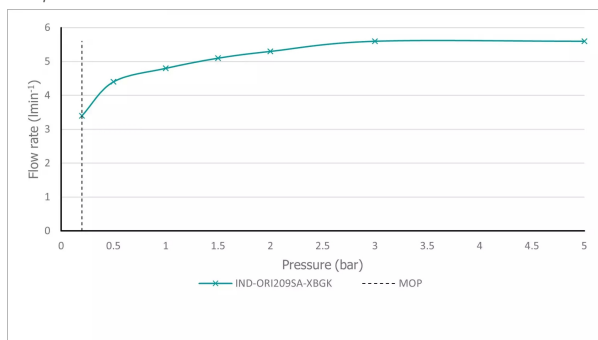

SPECIFICATION SHEET

COLLECTION: KNURLED X FUSION
PRODUCT CODE: IND-ORI209SA-XBGK

DESCRIPTION:

Knurled X Fusion slimline 2 hole basin mixer
single lever, wall mounted
with water flow aerator
ceramic cartridge CAR-K35B
2 x 1/2" inlets
min-max wall mount 55-72mm
tile-to mortar guard included
wall mount drill hole diameters:
spout 40-48mm handle 45-48mm
minimum operating pressure 0.2 bar LP

FINISH:

Brushed Black X Gold

FLOW REGULATOR:

5l/min fitted as standard

MINIMUM OPERATING PRESSURE:

0.2 bar LP

FLOW RATE AT 3.0 BAR FLOW PRESSURE:

4.9 l/m