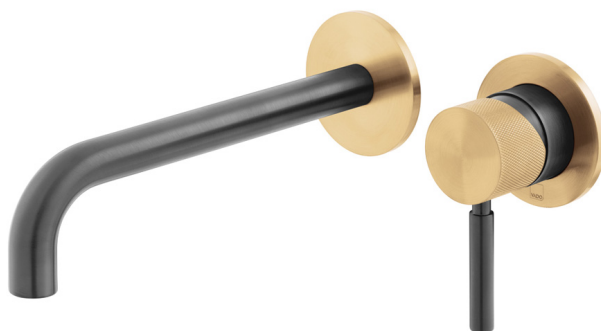

SPECIFICATION SHEET

COLLECTION: KNURLED X FUSION
PRODUCT CODE: IND-ORI209SA-XBGK

DESCRIPTION:

Knurled X Fusion slimline 2 hole basin mixer
single lever, wall mounted
with water flow aerator
ceramic cartridge CAR-K35B
2 x 1/2" inlets
min-max wall mount 55-72mm
tile-to mortar guard included
wall mount drill hole diameters:
spout 40-48mm handle 45-48mm
minimum operating pressure 0.2 bar LP

FINISH:

Brushed Black X Gold

FLOW REGULATOR:

5l/min fitted as standard

MINIMUM OPERATING PRESSURE:

0.2 bar LP

FLOW RATE AT 3.0 BAR FLOW PRESSURE:

4.9 l/m

tel: 01934 744466
email: sales@vado.com
www.vado.com

where inspiration flows
taps | showering | accessories

TECHNICAL DRAWING

COLLECTION: KNURLED X FUSION

PRODUCT CODE: IND-ORI209SA-XBGK

tel: 01934 744466
email: sales@vado.com
www.vado.com