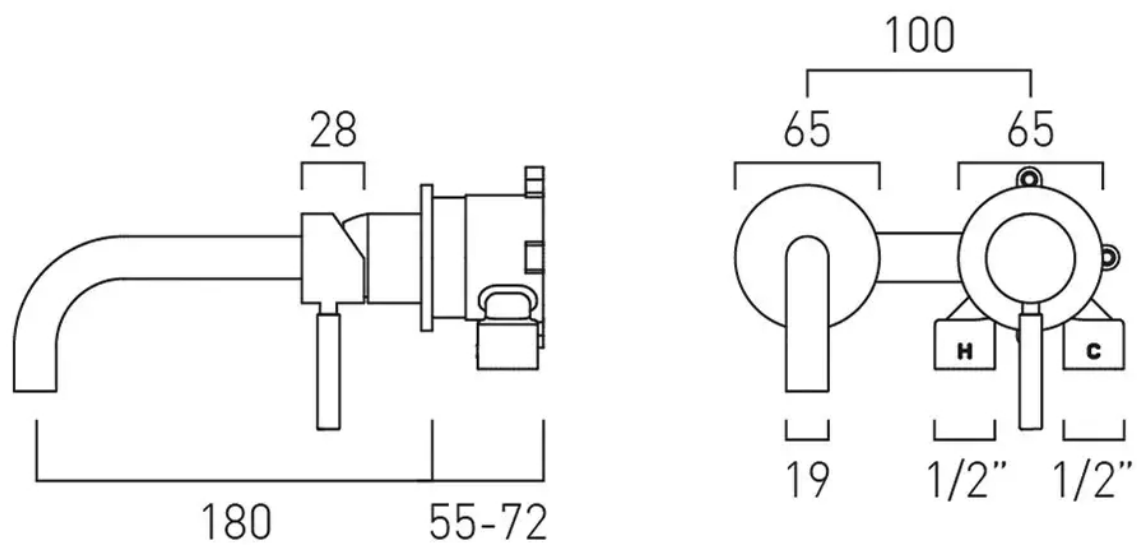

SPECIFICATION SHEET

COLLECTION: KNURLED X FUSION
PRODUCT CODE: IND-ORI209SA-XBGK

DESCRIPTION:

Knurled X Fusion slimline 2 hole basin mixer
single lever, wall mounted
with water flow aerator
ceramic cartridge CAR-K35B
2 x 1/2" inlets
min-max wall mount 55-72mm
tile-to mortar guard included
wall mount drill hole diameters:
spout 40-48mm handle 45-48mm
minimum operating pressure 0.2 bar LP

FINISH:

Brushed Black X Gold

FLOW REGULATOR:

5l/min fitted as standard

MINIMUM OPERATING PRESSURE:

0.2 bar LP

FLOW RATE AT 3.0 BAR FLOW PRESSURE:

4.9 l/m

tel: 01934 744466
email: sales@vado.com
www.vado.com

where inspiration flows
taps | showering | accessories

TECHNICAL DRAWING

COLLECTION: KNURLED X FUSION

PRODUCT CODE: IND-ORI209SA-XBGK

tel: 01934 744466
email: sales@vado.com
www.vado.com