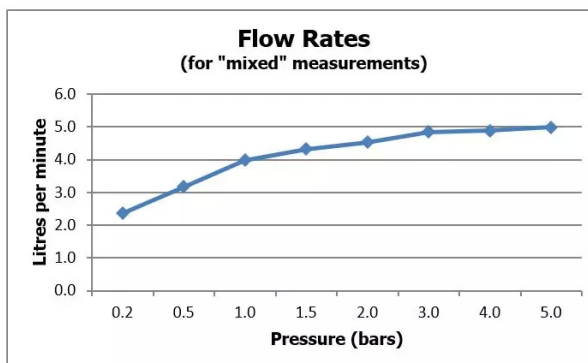

**FINISH:**

Brushed Nickel

**FLOW REGULATOR:**

5 l/m flow regulator fitted as standard

**MINIMUM OPERATING PRESSURE:**

0.2 bar LP

**FLOW RATE AT 3.0 BAR FLOW PRESSURE:**

4.9 l/m