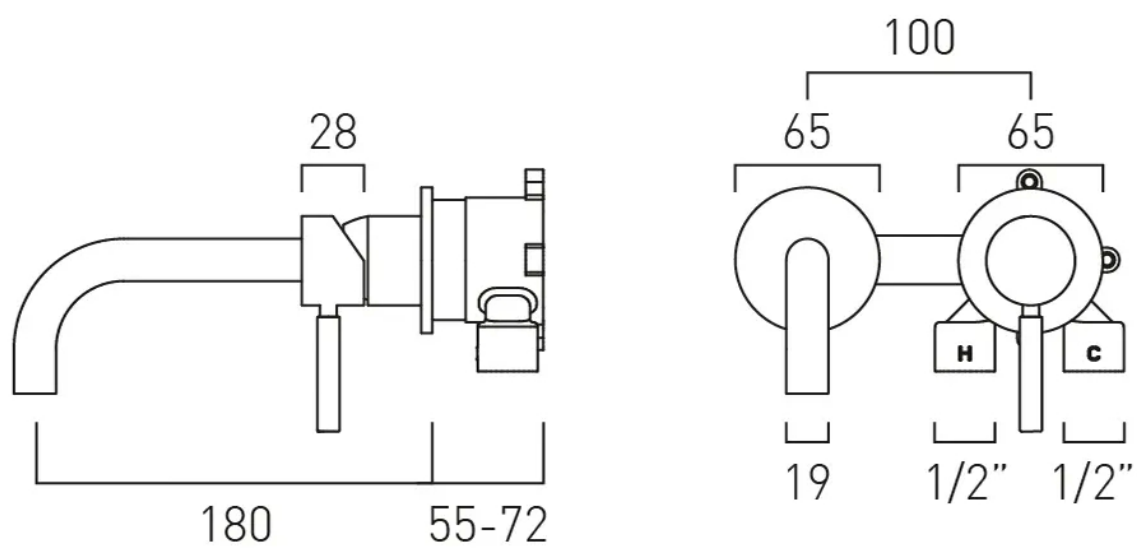

# SPECIFICATION SHEET

**COLLECTION:** KNURLED ACCENTS

**PRODUCT CODE:** IND-ORI209SA-BRNK

**DESCRIPTION:**

knurled Accents slimline 2 hole basin mixer single lever, wall mounted with water flow aerator ceramic cartridge CAR-K35B 2 x 1/2" inlets min-max wall mount 55-72mm tile-to mortar guard included wall mount drill hole diameters: spout 40-48mm handle 45-48mm minimum operating pressure 0.2 bar LP

**FINISH:**

Brushed Nickel

**FLOW REGULATOR:**

5 l/m flow regulator fitted as standard

**MINIMUM OPERATING PRESSURE:**

0.2 bar LP

**FLOW RATE AT 3.0 BAR FLOW PRESSURE:**

4.9 l/m

# TECHNICAL DRAWING

**COLLECTION:** KNURLED ACCENTS

**PRODUCT CODE:** IND-ORI209SA-BRNK

tel: 01934 744466  
email: sales@vado.com  
www.vado.com

**where inspiration flows**  
taps | showering | accessories