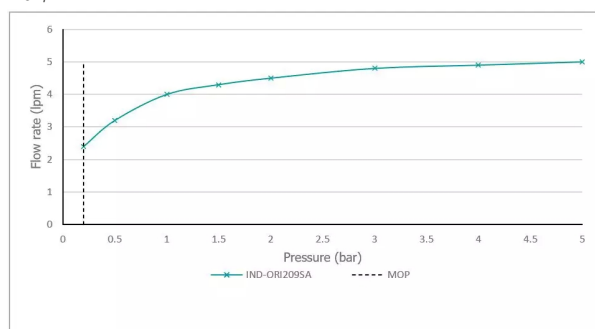

# SPECIFICATION SHEET

**COLLECTION:** ORIGINS

**PRODUCT CODE:** IND-ORI209SA-BRN

**DESCRIPTION:**

slimline 2 hole basin mixer  
single lever, wall mounted  
with water flow aerator  
ceramic cartridge CAR-K35B  
2 x 1/2" inlets  
min-max wall mount 55-72mm  
tile-to mortar guard included  
wall mount drill hole diameters:  
spout 40-48mm handle 45-48mm  
minimum operating pressure 0.2 bar LP

**FINISH:**

Brushed Nickel

**MINIMUM OPERATING PRESSURE:**

0.2 bar LP

**FLOW RATE AT 3.0 BAR FLOW PRESSURE:**

4.8 l/min

tel: 01934 744466  
email: sales@vado.com  
www.vado.com

**where inspiration flows**  
taps | showering | accessories