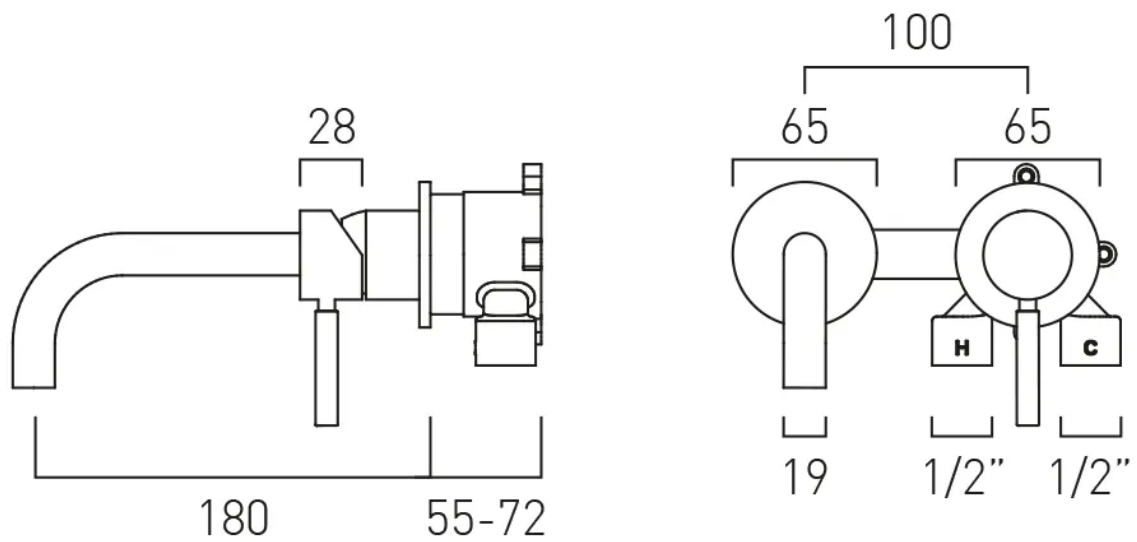

# SPECIFICATION SHEET

**COLLECTION:** ORIGINS

**PRODUCT CODE:** IND-ORI209SA-BRN

**DESCRIPTION:**

slimline 2 hole basin mixer  
single lever, wall mounted  
with water flow aerator  
ceramic cartridge CAR-K35B  
2 x 1/2" inlets  
min-max wall mount 55-72mm  
tile-to mortar guard included  
wall mount drill hole diameters:  
spout 40-48mm handle 45-48mm  
minimum operating pressure 0.2 bar LP

**FINISH:**

Brushed Nickel

**MINIMUM OPERATING PRESSURE:**

0.2 bar LP

**FLOW RATE AT 3.0 BAR FLOW PRESSURE:**

4.8 l/min

tel: 01934 744466  
email: sales@vado.com  
www.vado.com

**where inspiration flows**  
taps | showering | accessories

# TECHNICAL DRAWING

**COLLECTION:** ORIGINS

**PRODUCT CODE:** IND-ORI209SA-BRN

tel: 01934 744466  
email: sales@vado.com  
www.vado.com

**where inspiration flows**  
taps | showering | accessories