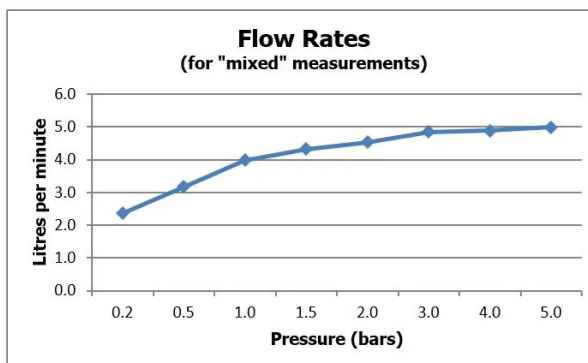

FLOW RATE AT 3.0 BAR FLOW PRESSURE:

4.9 l/m

tel: 01934 744466
email: sales@vado.com
www.vado.com

where inspiration flows
taps | showering | accessories