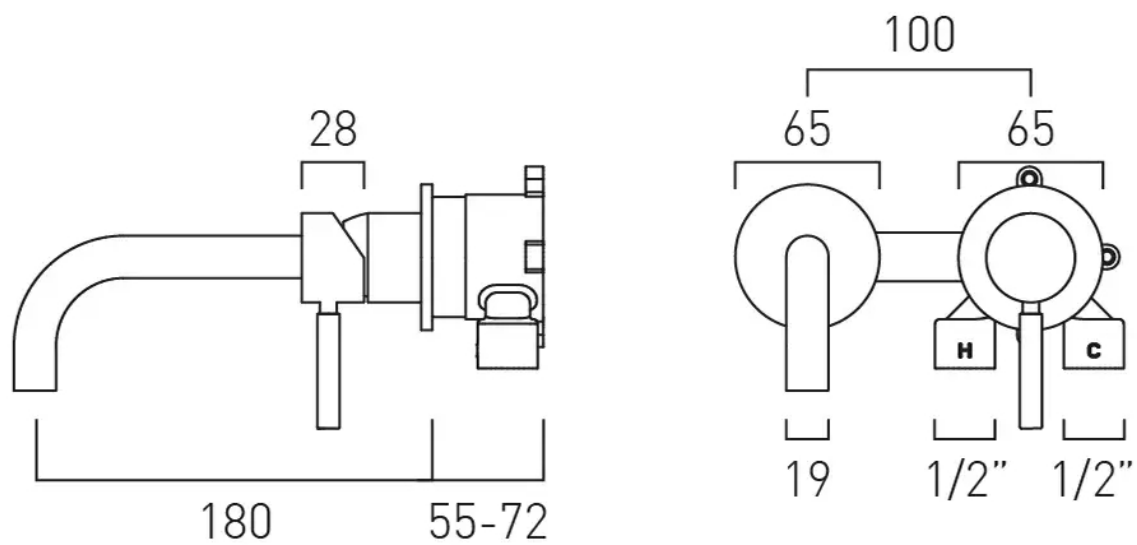

TECHNICAL DRAWING

COLLECTION: KNURLED ACCENTS

PRODUCT CODE: IND-ORI209SA-BRGK

tel: 01934 744466
email: sales@vado.com
www.vado.com

where inspiration flows
taps | showering | accessories