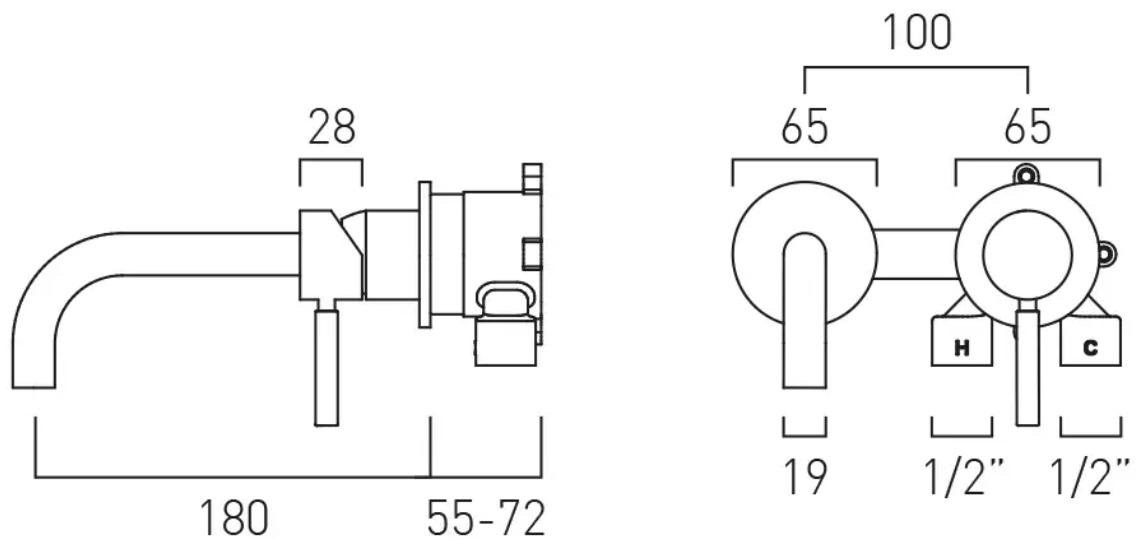

# SPECIFICATION SHEET

**COLLECTION:** ORIGINS

**PRODUCT CODE:** IND-ORI209SA-BRG

**DESCRIPTION:**

slimline 2 hole basin mixer  
single lever, wall mounted  
with water flow aerator  
ceramic cartridge CAR-K35B  
2 x 1/2" inlets  
min-max wall mount 55-72mm  
tile-to mortar guard included  
wall mount drill hole diameters:  
spout 40-48mm handle 45-48mm  
minimum operating pressure 0.2 bar LP

**FINISH:**

Brushed Gold

**MINIMUM OPERATING PRESSURE:**

0.2 bar LP

**FLOW RATE AT 3.0 BAR FLOW PRESSURE:**

4.8 l/min

tel: 01934 744466  
email: sales@vado.com  
www.vado.com

**where inspiration flows**  
taps | showering | accessories

# TECHNICAL DRAWING

**COLLECTION:** ORIGINS

**PRODUCT CODE:** IND-ORI209SA-BRG

tel: 01934 744466  
email: sales@vado.com  
www.vado.com

**where inspiration flows**  
taps | showering | accessories