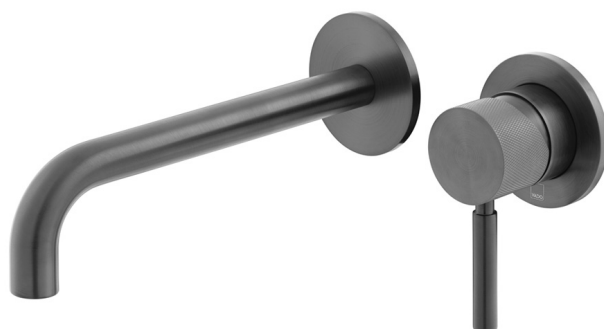

# SPECIFICATION SHEET

**COLLECTION:** KNURLED ACCENTS

**PRODUCT CODE:** IND-ORI209SA-BLKK

**DESCRIPTION:**

knurled Accents slimline 2 hole basin mixer single lever, wall mounted with water flow aerator ceramic cartridge CAR-K35B 2 x 1/2" inlets min-max wall mount 55-72mm tile-to mortar guard included wall mount drill hole diameters: spout 40-48mm handle 45-48mm minimum operating pressure 0.2 bar LP

**FINISH:**

Brushed Black

**FLOW REGULATOR:**

5l/min fitted as standard

**MINIMUM OPERATING PRESSURE:**

0.2 bar LP

**FLOW RATE AT 3.0 BAR FLOW PRESSURE:**

4.9 l/m