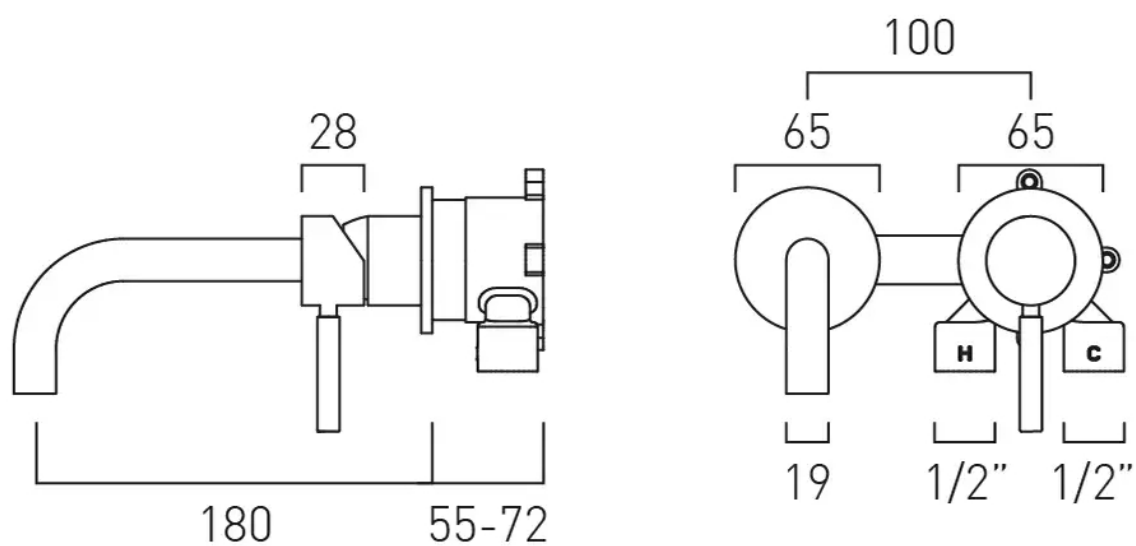

# SPECIFICATION SHEET

**COLLECTION:** KNURLED ACCENTS

**PRODUCT CODE:** IND-ORI209SA-BLKK

**DESCRIPTION:**

knurled Accents slimline 2 hole basin mixer single lever, wall mounted with water flow aerator ceramic cartridge CAR-K35B 2 x 1/2" inlets min-max wall mount 55-72mm tile-to mortar guard included wall mount drill hole diameters: spout 40-48mm handle 45-48mm minimum operating pressure 0.2 bar LP

**FINISH:**

Brushed Black

**FLOW REGULATOR:**

5l/min fitted as standard

**MINIMUM OPERATING PRESSURE:**

0.2 bar LP

**FLOW RATE AT 3.0 BAR FLOW PRESSURE:**

4.9 l/m

# TECHNICAL DRAWING

**COLLECTION:** KNURLED ACCENTS

**PRODUCT CODE:** IND-ORI209SA-BLKK

tel: 01934 744466  
email: [sales@vado.com](mailto:sales@vado.com)  
[www.vado.com](http://www.vado.com)

**where inspiration flows**  
taps | showering | accessories