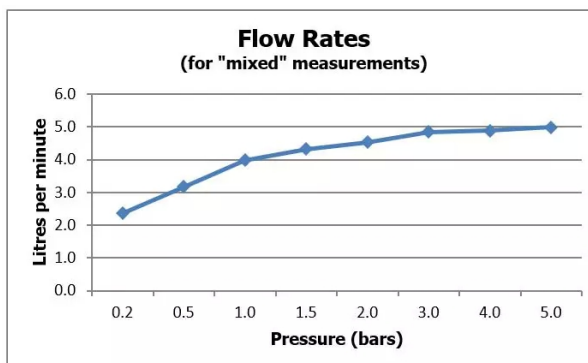

**FINISH:**

Brushed Black

**FLOW REGULATOR:**

5l/min fitted as standard

**MINIMUM OPERATING PRESSURE:**

0.2 bar LP

**FLOW RATE AT 3.0 BAR FLOW PRESSURE:**

4.9 l/m