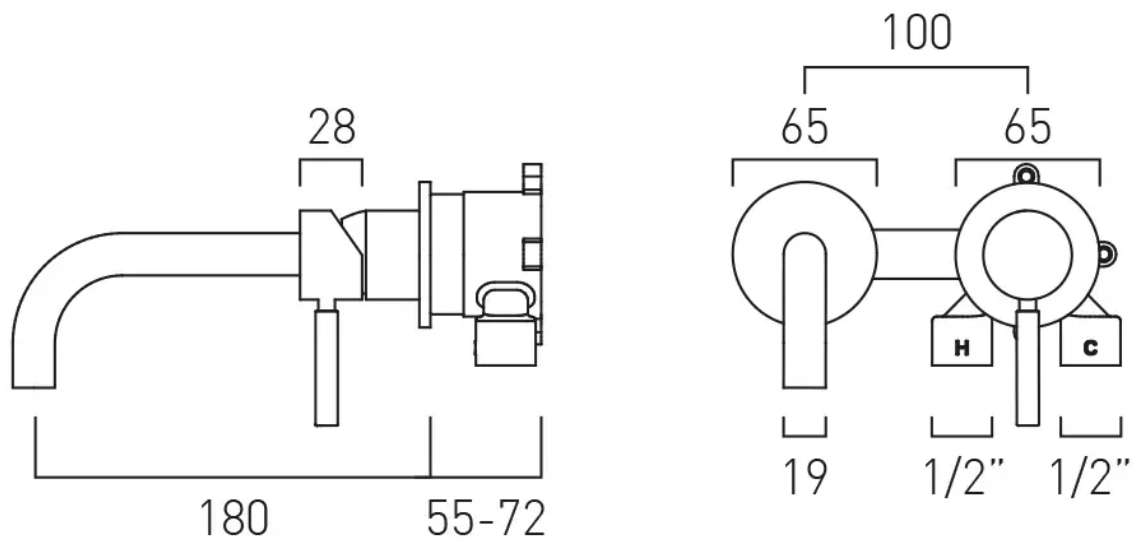

SPECIFICATION SHEET

COLLECTION: ORIGINS

PRODUCT CODE: IND-ORI209SA-BLK

DESCRIPTION:

slimline 2 hole basin mixer
single lever, wall mounted
with water flow aerator
ceramic cartridge CAR-K35B
2 x 1/2" inlets
min-max wall mount 55-72mm
tile-to mortar guard included
wall mount drill hole diameters:
spout 40-48mm handle 45-48mm
minimum operating pressure 0.2 bar LP

FINISH:

Brushed Black

MINIMUM OPERATING PRESSURE:

0.2 bar LP

FLOW RATE AT 3.0 BAR FLOW PRESSURE:

4.8 l/min

tel: 01934 744466
email: sales@vado.com
www.vado.com

where inspiration flows
taps | showering | accessories

TECHNICAL DRAWING

COLLECTION: ORIGINS

PRODUCT CODE: IND-ORI209SA-BLK

tel: 01934 744466
email: sales@vado.com
www.vado.com

where inspiration flows
taps | showering | accessories