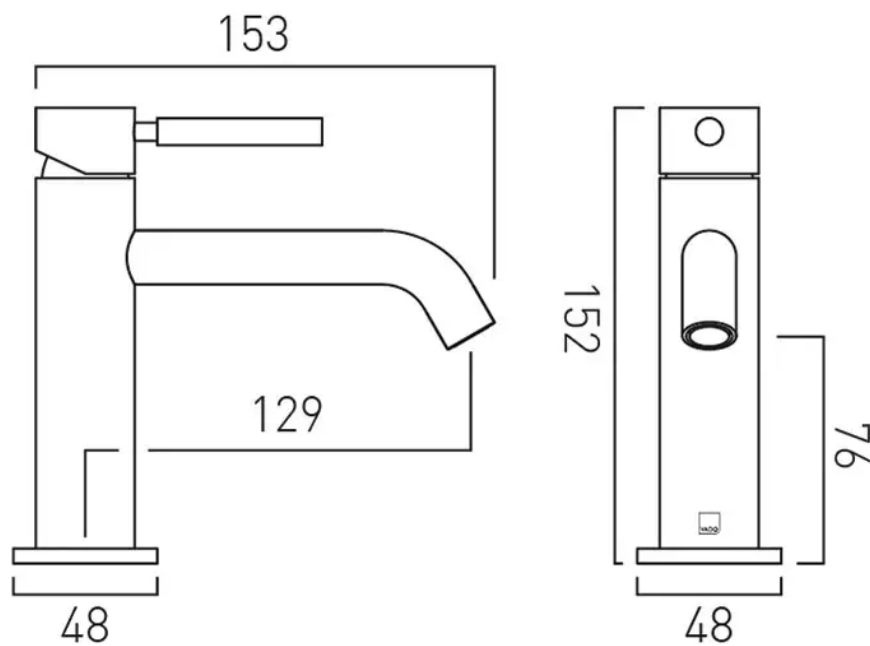

SPECIFICATION SHEET

COLLECTION: KNURLED X FUSION

PRODUCT CODE: IND-ORI200/SB-XNBK

DESCRIPTION:

Knurled X Fusion slimline mono basin mixer
single lever
deck mounted
smooth bodied
without universal basin waste
with water flow aerator
ceramic cartridge C-010-N25
2 x 1/2" 400mm flexipipe connections
deck mount drill hole diameter 35mm
minimum operating pressure 1.0 bar MP

FINISH:

Brushed Nickel X Black

FLOW REGULATOR:

5l/min fitted as standard

MINIMUM OPERATING PRESSURE:

1.0 bar MP

FLOW RATE AT 3.0 BAR FLOW PRESSURE:

5 l/min

tel: 01934 744466
email: sales@vado.com
www.vado.com

where inspiration flows
taps | showering | accessories

TECHNICAL DRAWING

COLLECTION: KNURLED X FUSION

PRODUCT CODE: IND-ORI200/SB-XNBK

tel: 01934 744466
email: sales@vado.com
www.vado.com