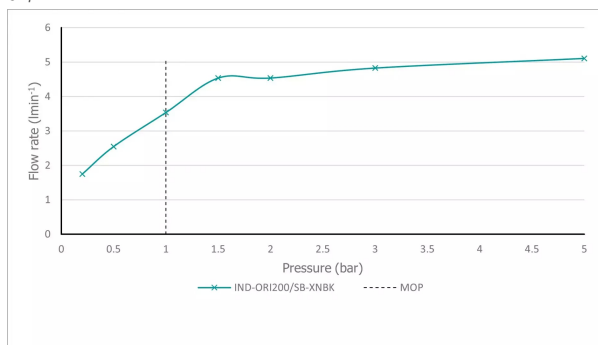

SPECIFICATION SHEET

COLLECTION: KNURLED X FUSION

PRODUCT CODE: IND-ORI200/SB-XNBK

DESCRIPTION:

Knurled X Fusion slimline mono basin mixer
single lever
deck mounted
smooth bodied
without universal basin waste
with water flow aerator
ceramic cartridge C-010-N25
2 x 1/2" 400mm flexipipe connections
deck mount drill hole diameter 35mm
minimum operating pressure 1.0 bar MP

FINISH:

Brushed Nickel X Black

FLOW REGULATOR:

5l/min fitted as standard

MINIMUM OPERATING PRESSURE:

1.0 bar MP

FLOW RATE AT 3.0 BAR FLOW PRESSURE:

5 l/min