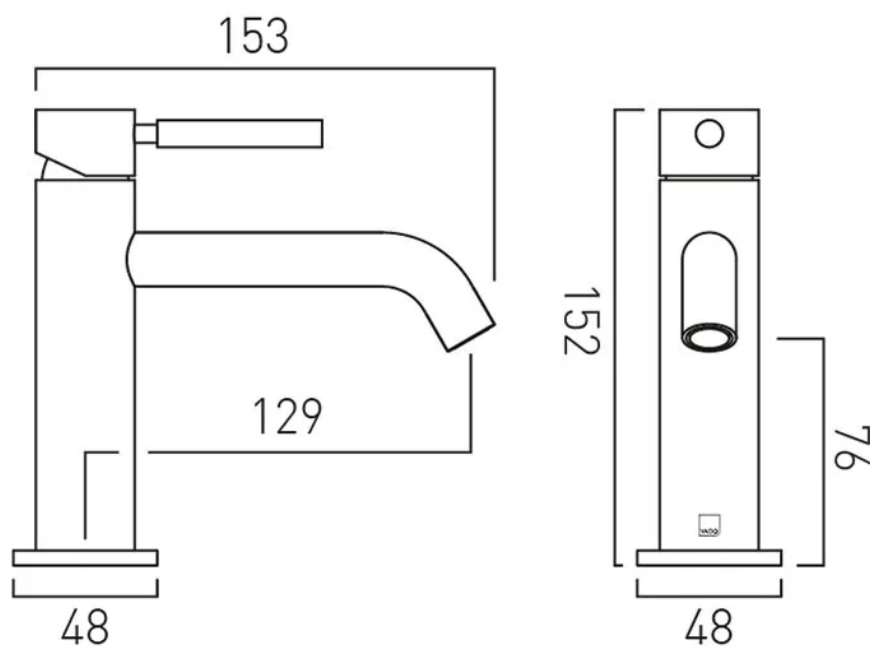

SPECIFICATION SHEET

COLLECTION: KNURLED X FUSION

PRODUCT CODE: IND-ORI200/SB-XGBK

DESCRIPTION:

Knurled X Fusion slimline mono basin mixer
single lever
deck mounted
smooth bodied
without universal basin waste
with water flow aerator
ceramic cartridge C-010-N25
2 x 1/2" 400mm flexipipe connections
deck mount drill hole diameter 35mm
minimum operating pressure 1.0 bar MP

tel: 01934 744466
email: sales@vado.com
www.vado.com

where inspiration flows
taps | showering | accessories

TECHNICAL DRAWING

COLLECTION: KNURLED X FUSION

PRODUCT CODE: IND-ORI200/SB-XGBK

tel: 01934 744466
email: sales@vado.com
www.vado.com