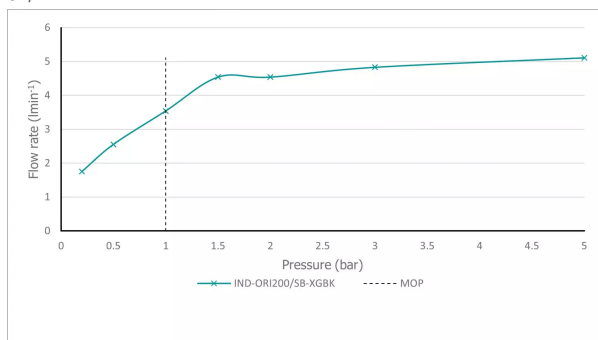

SPECIFICATION SHEET

COLLECTION: KNURLED X FUSION

PRODUCT CODE: IND-ORI200/SB-XGBK

DESCRIPTION:

Knurled X Fusion slimline mono basin mixer
single lever
deck mounted
smooth bodied
without universal basin waste
with water flow aerator
ceramic cartridge C-010-N25
2 x 1/2" 400mm flexipipe connections
deck mount drill hole diameter 35mm
minimum operating pressure 1.0 bar MP

FINISH:

Brushed Gold X Black

FLOW REGULATOR:

5l/min fitted as standard

MINIMUM OPERATING PRESSURE:

1.0 bar MP

FLOW RATE AT 3.0 BAR FLOW PRESSURE:

5 l/min