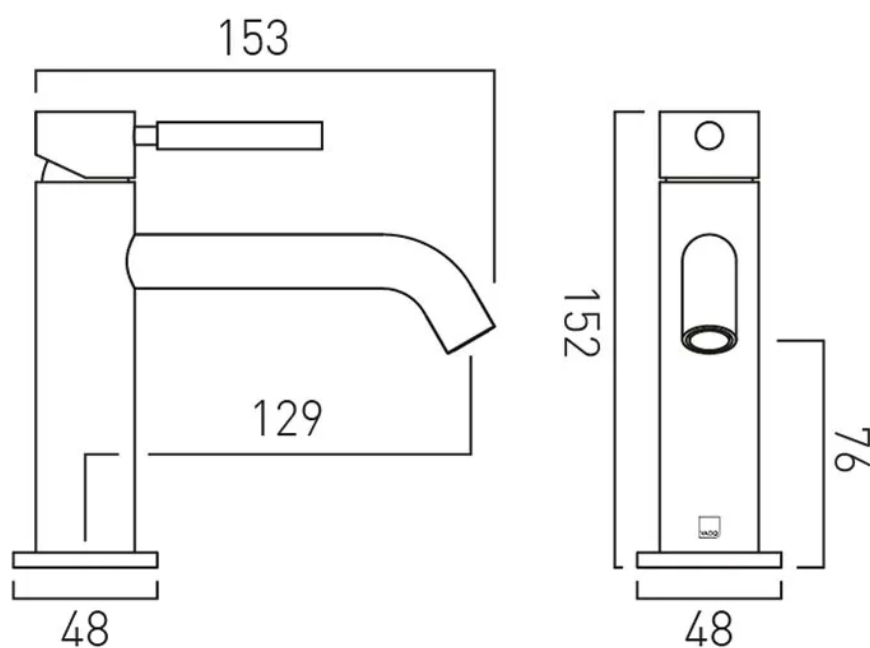

# SPECIFICATION SHEET

**COLLECTION:** KNURLED X FUSION

**PRODUCT CODE:** IND-ORI200/SB-XBNK

**DESCRIPTION:**

Knurled X Fusion slimline mono basin mixer  
single lever  
deck mounted  
smooth bodied  
without universal basin waste  
with water flow aerator  
ceramic cartridge C-010-N25  
2 x 1/2" 400mm flexipipe connections  
deck mount drill hole diameter 35mm  
minimum operating pressure 1.0 bar MP

**FINISH:**

Brushed Black X Nickel

**FLOW REGULATOR:**

5l/min fitted as standard

**MINIMUM OPERATING PRESSURE:**

1.0 bar MP

**FLOW RATE AT 3.0 BAR FLOW PRESSURE:**

5 l/min

# TECHNICAL DRAWING

**COLLECTION:** KNURLED X FUSION

**PRODUCT CODE:** IND-ORI200/SB-XBNK

tel: 01934 744466  
email: [sales@vado.com](mailto:sales@vado.com)  
[www.vado.com](http://www.vado.com)

**where inspiration flows**  
taps | showering | accessories