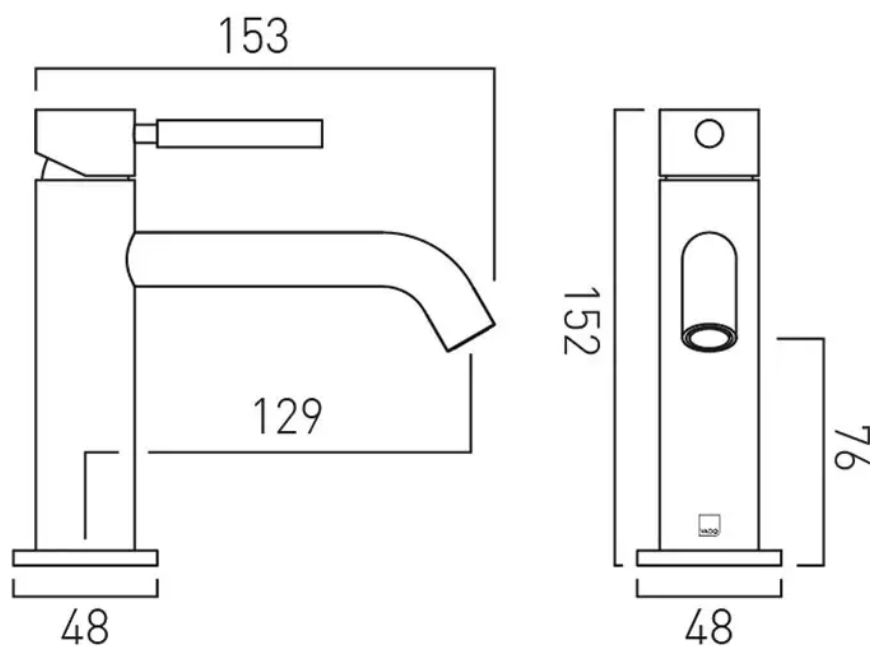

SPECIFICATION SHEET

COLLECTION: KNURLED X FUSION

PRODUCT CODE: IND-ORI200/SB-XBGK

DESCRIPTION:

Knurled X Fusion slimline mono basin mixer
single lever
deck mounted
smooth bodied
without universal basin waste
with water flow aerator
ceramic cartridge C-010-N25
2 x 1/2" 400mm flexipipe connections
deck mount drill hole diameter 35mm
minimum operating pressure 1.0 bar MP

tel: 01934 744466
email: sales@vado.com
www.vado.com

where inspiration flows
taps | showering | accessories

TECHNICAL DRAWING

COLLECTION: KNURLED X FUSION

PRODUCT CODE: IND-ORI200/SB-XBGK

tel: 01934 744466
email: sales@vado.com
www.vado.com