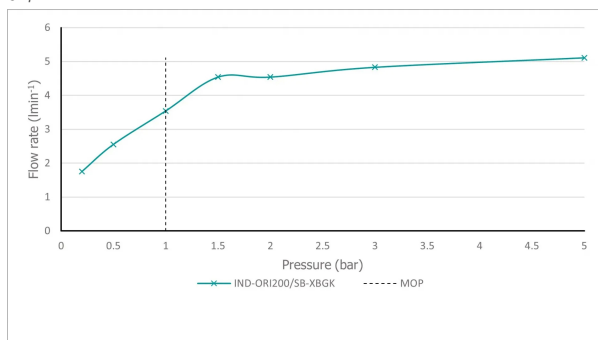

SPECIFICATION SHEET

COLLECTION: KNURLED X FUSION

PRODUCT CODE: IND-ORI200/SB-XBGK

DESCRIPTION:

Knurled X Fusion slimline mono basin mixer
single lever
deck mounted
smooth bodied
without universal basin waste
with water flow aerator
ceramic cartridge C-010-N25
2 x 1/2" 400mm flexipipe connections
deck mount drill hole diameter 35mm
minimum operating pressure 1.0 bar MP

FINISH:

Brushed Black X Gold

FLOW REGULATOR:

5l/min fitted as standard

MINIMUM OPERATING PRESSURE:

1.0 bar MP

FLOW RATE AT 3.0 BAR FLOW PRESSURE:

5 l/min