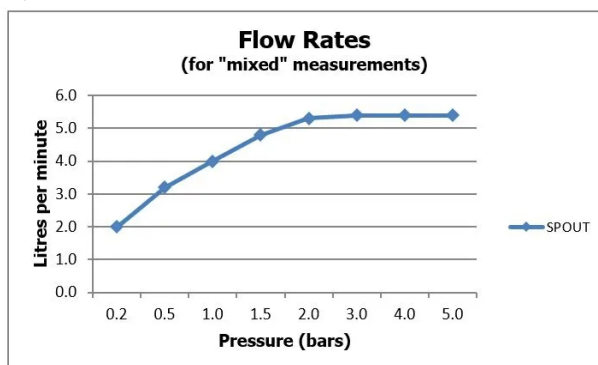

SPECIFICATION SHEET

COLLECTION: KNURLED ACCENTS

PRODUCT CODE: IND-ORI200/SB-BRNK

FINISH:

Brushed Nickel

FLOW REGULATOR:

5l/min fitted as standard

MINIMUM OPERATING PRESSURE:

1.0 bar MP

FLOW RATE AT 3.0 BAR FLOW PRESSURE:

5 l/min

tel: 01934 744466
email: sales@vado.com
www.vado.com

where inspiration flows
taps | showering | accessories