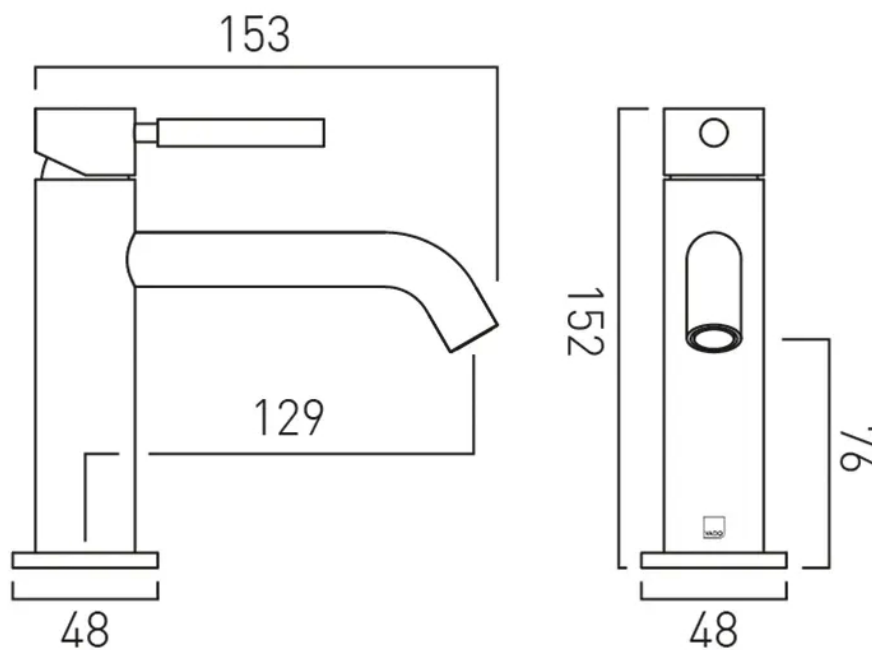

TECHNICAL DRAWING

COLLECTION: KNURLED ACCENTS

PRODUCT CODE: IND-ORI200/SB-BRGK

tel: 01934 744466
email: sales@vado.com
www.vado.com

where inspiration flows
taps | showering | accessories