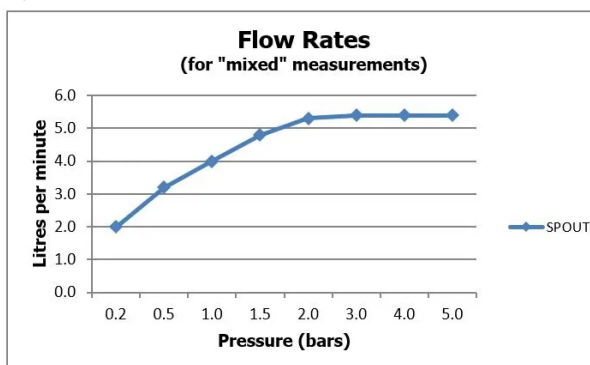

## FLOW REGULATOR:

5l/min fitted as standard

## MINIMUM OPERATING PRESSURE:

1.0 bar MP

## FLOW RATE AT 3.0 BAR FLOW PRESSURE:

5 l/min

tel: 01934 744466  
email: sales@vado.com  
www.vado.com

**where inspiration flows**  
taps | showering | accessories