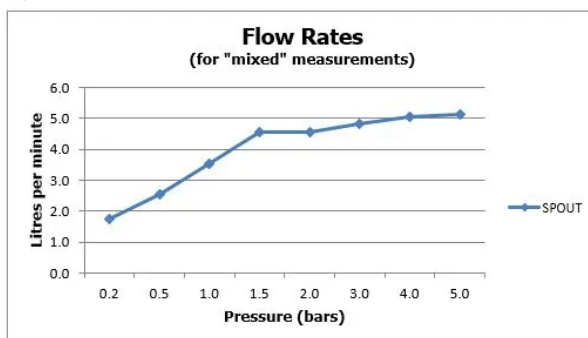

## FLOW REGULATOR:

5l/min fitted as standard

## MINIMUM OPERATING PRESSURE:

1.0 bar MP

## FLOW RATE AT 3.0 BAR FLOW PRESSURE:

5 l/min

tel: 01934 744466  
email: sales@vado.com  
www.vado.com

**where inspiration flows**  
taps | showering | accessories