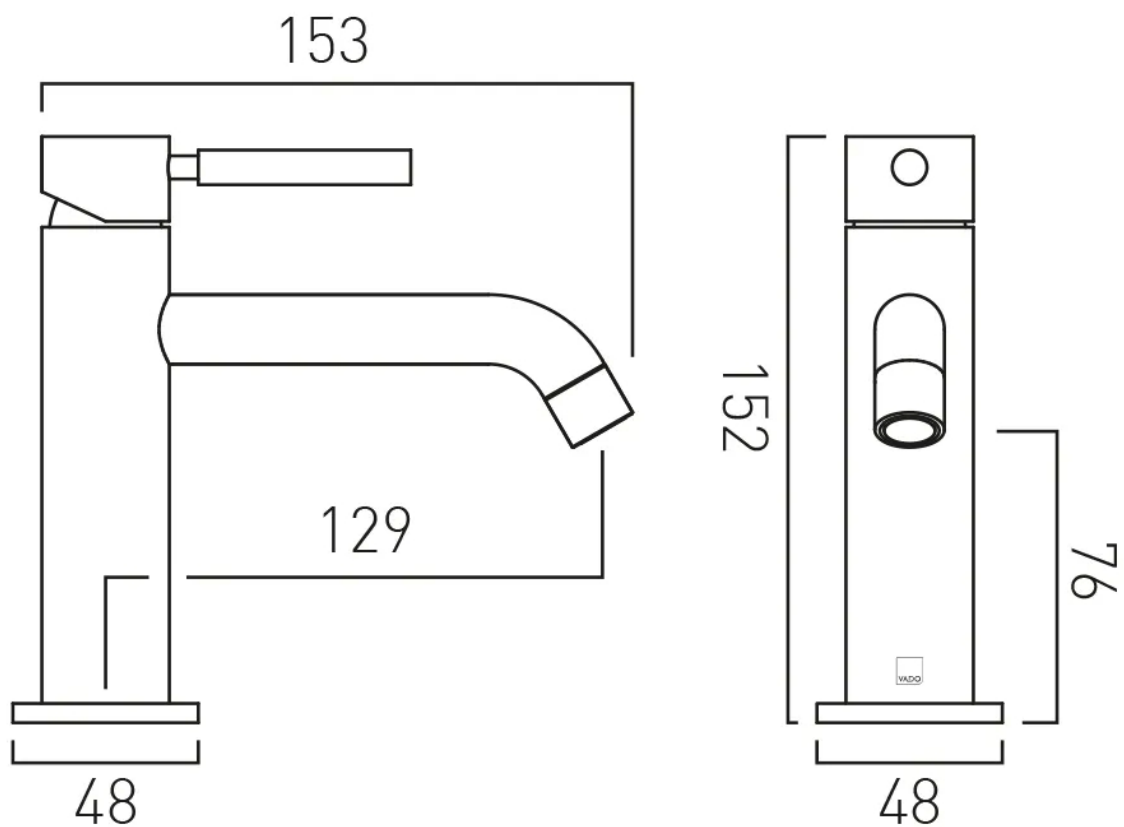

## DESCRIPTION:

slimline mono basin mixer  
single lever  
deck mounted  
smooth bodied  
without basin waste  
with water flow aerator  
ceramic cartridge C-010-N25  
2 x 1/2" nut x 400mm flexipipe connections  
deck mount drill hole diameter 35mm  
minimum operating pressure 1.0 bar MP

## FLOW RATE AT 3.0 BAR FLOW PRESSURE:

5 l/min

tel: 01934 744466  
email: sales@vado.com  
www.vado.com

**where inspiration flows**  
taps | showering | accessories

# TECHNICAL DRAWING

**COLLECTION:** ORIGINS

**PRODUCT CODE:** IND-ORI200/SB-BRG

tel: 01934 744466  
email: sales@vado.com  
www.vado.com

**where inspiration flows**  
taps | showering | accessories