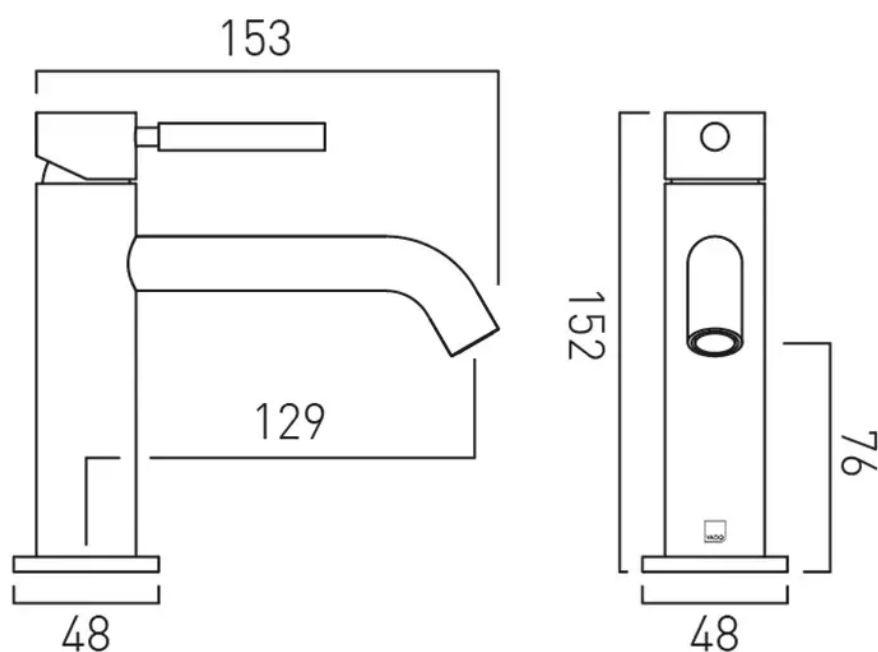

SPECIFICATION SHEET

COLLECTION: KNURLED ACCENTS

PRODUCT CODE: IND-ORI200/SB-BLKK

DESCRIPTION:

knurled Accents slimline 2 hole basin mixer
single lever, wall mounted
with water flow aerator
ceramic cartridge CAR-K35B
2 x 1/2" inlets
min-max wall mount 55-72mm
tile-to mortar guard included
wall mount drill hole diameters:
spout 40-48mm handle 45-48mm
minimum operating pressure 0.2 bar LP

tel: 01934 744466
email: sales@vado.com
www.vado.com

where inspiration flows
taps | showering | accessories

TECHNICAL DRAWING

COLLECTION: KNURLED ACCENTS

PRODUCT CODE: IND-ORI200/SB-BLKK

tel: 01934 744466
email: sales@vado.com
www.vado.com