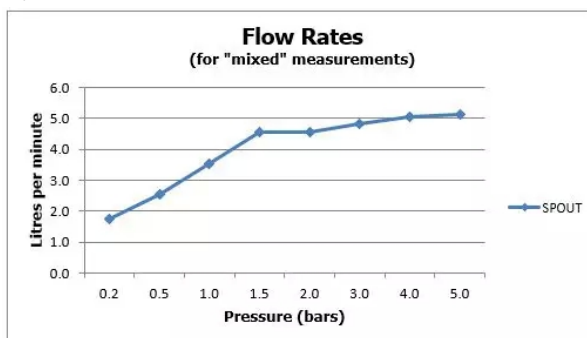

FINISH:

Brushed Black

FLOW REGULATOR:

5l/min fitted as standard

MINIMUM OPERATING PRESSURE:

1.0 bar MP

FLOW RATE AT 3.0 BAR FLOW PRESSURE:

5 l/min