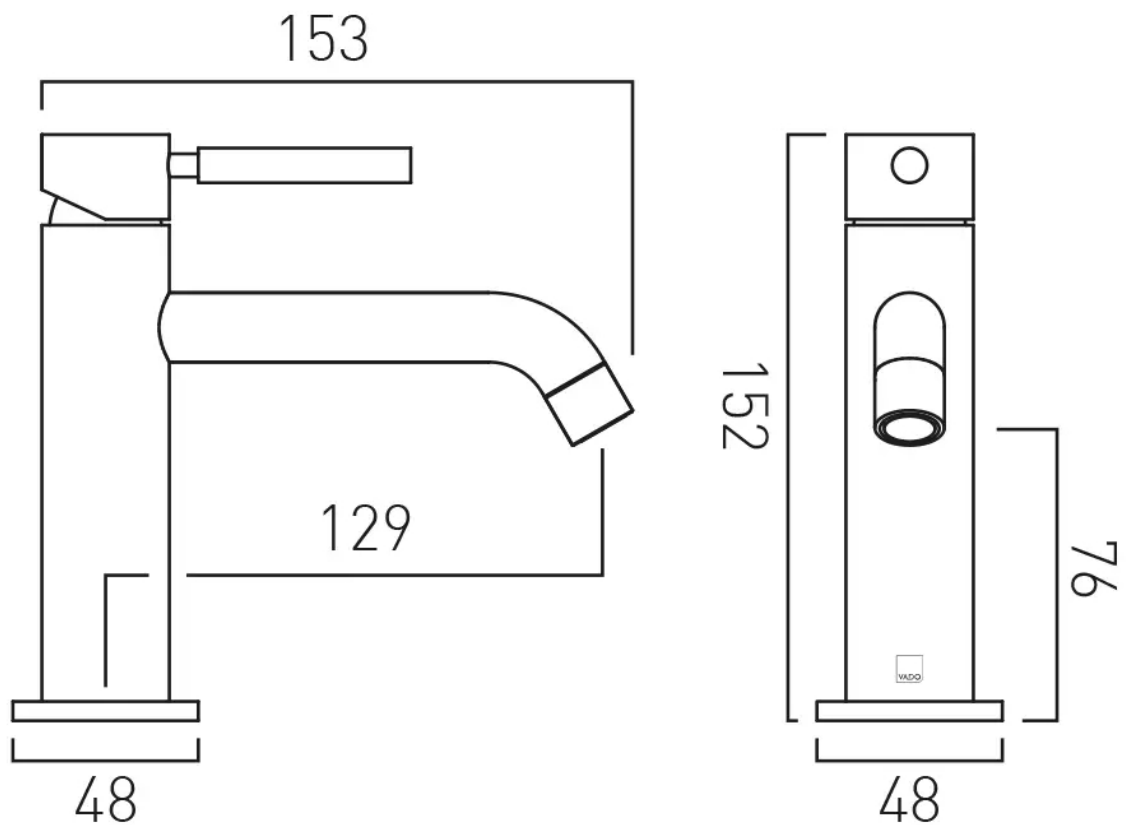

SPECIFICATION SHEET

COLLECTION: ORIGINS

PRODUCT CODE: IND-ORI200/SB-BLK

DESCRIPTION:

slimline mono basin mixer
single lever
deck mounted
smooth bodied
without basin waste
with water flow aerator
ceramic cartridge C-010-N25
2 x 1/2" nut x 400mm flexipipe connections
deck mount drill hole diameter 35mm
minimum operating pressure 1.0 bar MP

tel: 01934 744466
email: sales@vado.com
www.vado.com

where inspiration flows
taps | showering | accessories

TECHNICAL DRAWING

COLLECTION: ORIGINS

PRODUCT CODE: IND-ORI200/SB-BLK

tel: 01934 744466
email: sales@vado.com
www.vado.com