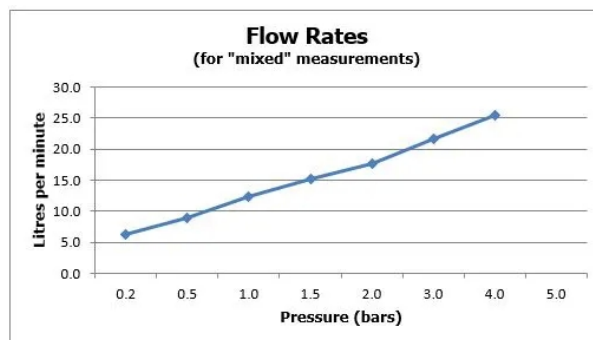

SPECIFICATION SHEET

COLLECTION: ORIGINS

PRODUCT CODE: IND-ORI147A-BLK

DESCRIPTION:

concealed shower valve with diverter
single lever
wall mounted
ceramic cartridge CAR-K35A
2 x 1/2" female inlets
2 x 1/2" female outlets
min-max wall mount 70-95mm
optimum installation depth 83mm
minimum operating pressure 0.2 bar LP shower / 1.5 bar MP bath

FINISH:

Brushed Black

MINIMUM OPERATING PRESSURE:

0.2 bar LP (shower) 1.5 bar MP (bath)

FLOW RATE AT 3.0 BAR FLOW PRESSURE:

22 l/min

tel: 01934 744466
email: sales@vado.com
www.vado.com

where inspiration flows
taps | showering | accessories