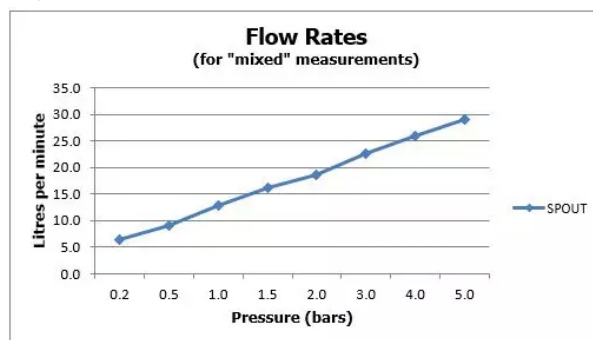

SPECIFICATION SHEET

COLLECTION: ORIGINS

PRODUCT CODE: IND-ORI145A-BRN

DESCRIPTION:

concealed shower valve
single lever
wall mounted
ceramic cartridge CAR-K35A
2 x 1/2" inlets
1 x 1/2" outlet
min-max wall mount 45-70mm
optimum installation depth 58mm
minimum operating pressure 0.2 bar LP shower / 1.5 bar MP bath

FINISH:

Brushed Nickel

MINIMUM OPERATING PRESSURE:

0.2 bar LP (shower) 1.5 bar MP (bath)

FLOW RATE AT 3.0 BAR FLOW PRESSURE:

23 l/min

15 year guarantee

tel: 01934 744466
email: sales@vado.com
www.vado.com