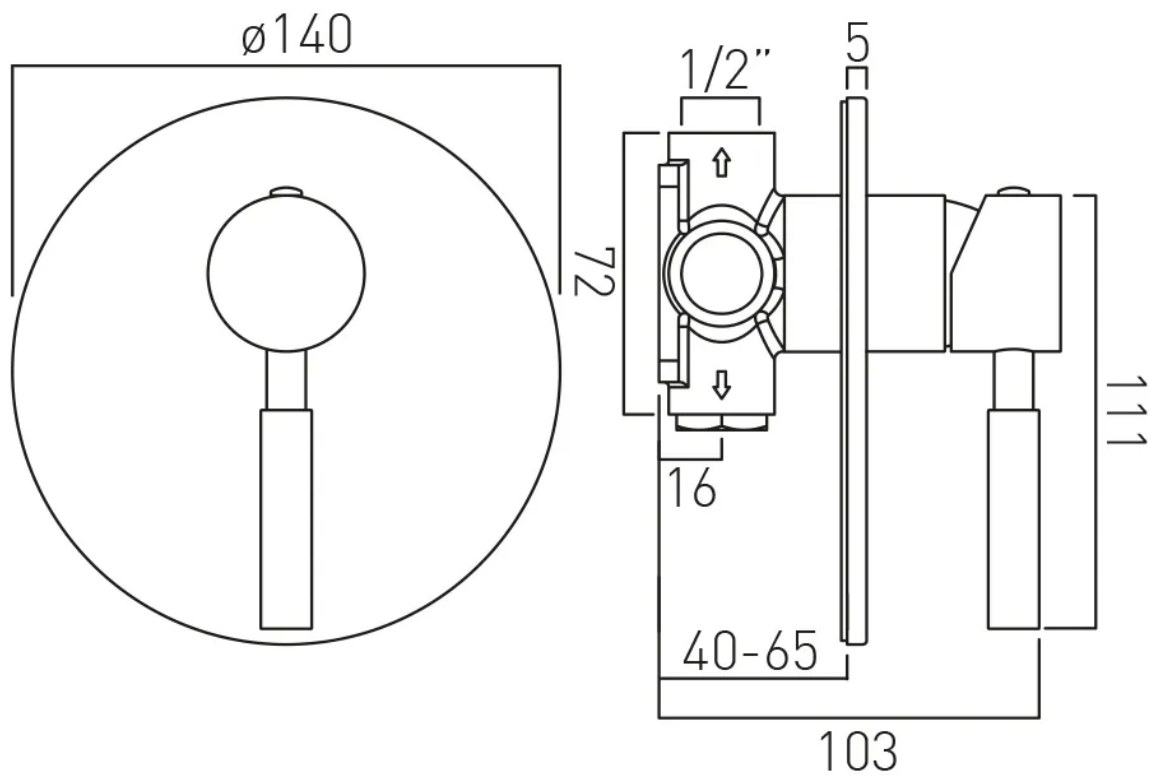

TECHNICAL DRAWING

COLLECTION: ORIGINS

PRODUCT CODE: IND-ORI145A-BRN

tel: 01934 744466
email: sales@vado.com
www.vado.com

where inspiration flows
taps | showering | accessories