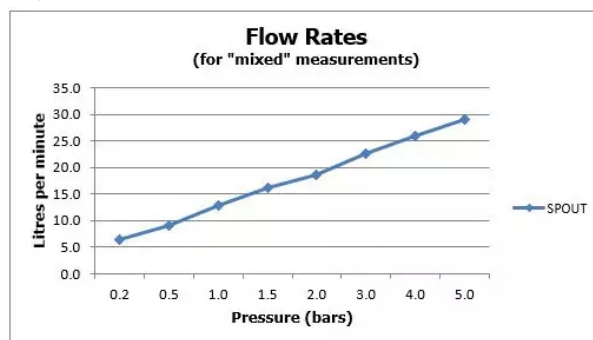

SPECIFICATION SHEET

COLLECTION: ORIGINS

PRODUCT CODE: IND-ORI145A-BRG

DESCRIPTION:

concealed shower valve
single lever
wall mounted
ceramic cartridge CAR-K35A
2 x 1/2" inlets
1 x 1/2" outlet
min-max wall mount 45-70mm
optimum installation depth 58mm
minimum operating pressure 0.2 bar LP shower / 1.5 bar MP bath

FINISH:

Brushed Gold

MINIMUM OPERATING PRESSURE:

0.2 bar LP (shower) 1.5 bar MP (bath)

FLOW RATE AT 3.0 BAR FLOW PRESSURE:

23 l/min

15 year guarantee

tel: 01934 744466
email: sales@vado.com
www.vado.com