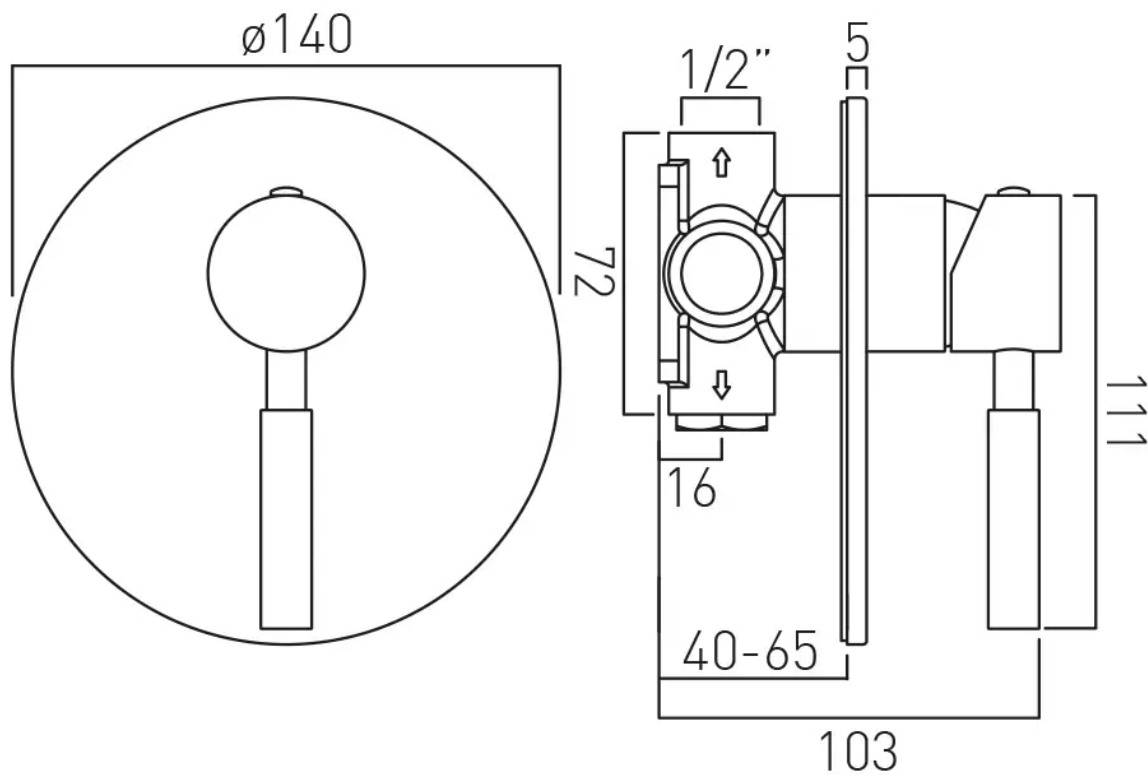

TECHNICAL DRAWING

COLLECTION: ORIGINS

PRODUCT CODE: IND-ORI145A-BRG

tel: 01934 744466
email: sales@vado.com
www.vado.com

where inspiration flows
taps | showering | accessories