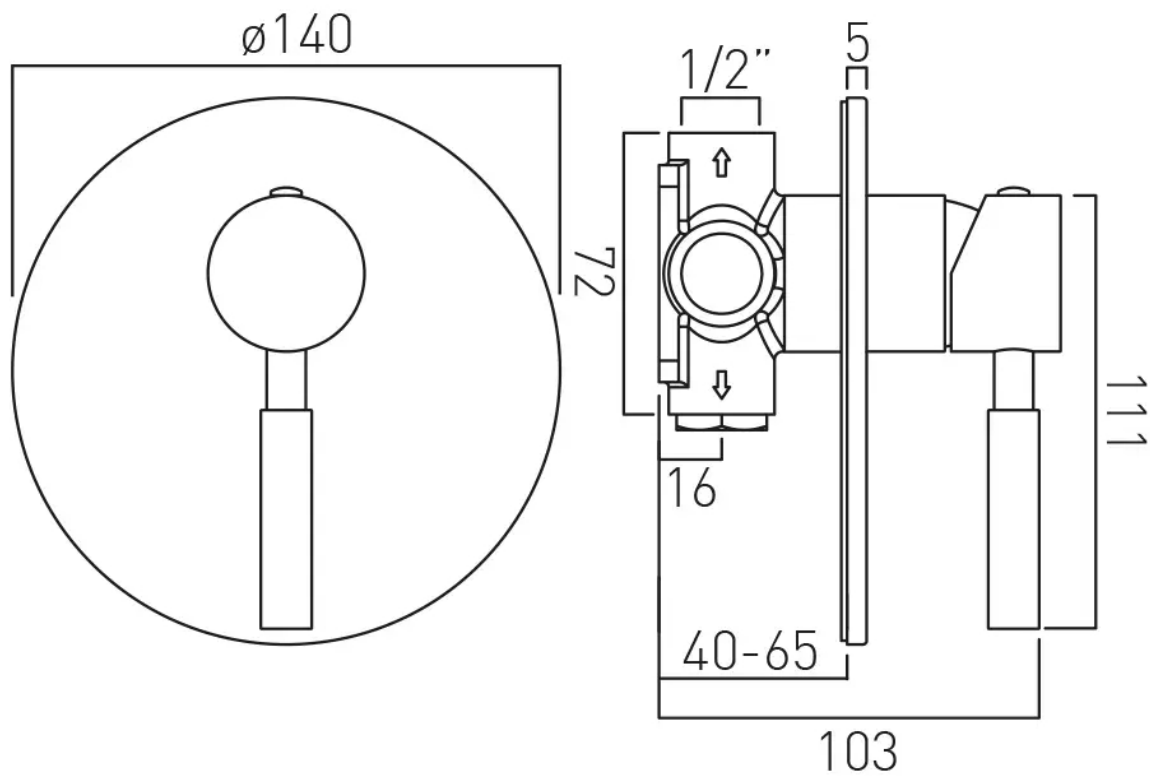

SPECIFICATION SHEET

COLLECTION: ORIGINS

PRODUCT CODE: IND-ORI145A-BLK

DESCRIPTION:

concealed shower valve
single lever
wall mounted
ceramic cartridge CAR-K35A
2 x 1/2" inlets
1 x 1/2" outlet
min-max wall mount 45-70mm
optimum installation depth 58mm
minimum operating pressure 0.2 bar LP shower / 1.5 bar MP bath

FINISH:

Brushed Black

MINIMUM OPERATING PRESSURE:

0.2 bar LP (shower) 1.5 bar MP (bath)

FLOW RATE AT 3.0 BAR FLOW PRESSURE:

23 l/min

tel: 01934 744466
email: sales@vado.com
www.vado.com

where inspiration flows
taps | showering | accessories

TECHNICAL DRAWING

COLLECTION: ORIGINS

PRODUCT CODE: IND-ORI145A-BLK

tel: 01934 744466
email: sales@vado.com
www.vado.com

where inspiration flows
taps | showering | accessories