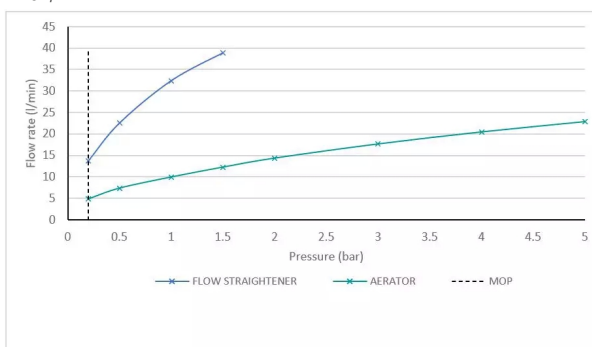

SPECIFICATION SHEET

COLLECTION: ORIGINS

PRODUCT CODE: IND-ORI140-BRN

DESCRIPTION:

bath spout
wall mounted
1/2" x 12mm threaded connections
sleeve slides entire length of spout
minimum operating pressure 0.2 bar LP

FINISH:

Brushed Nickel

MINIMUM OPERATING PRESSURE:

0.2 bar LP

FLOW RATE AT 3.0 BAR FLOW PRESSURE:

17.6 l/min

tel: 01934 744466
email: sales@vado.com
www.vado.com

where inspiration flows
taps | showering | accessories