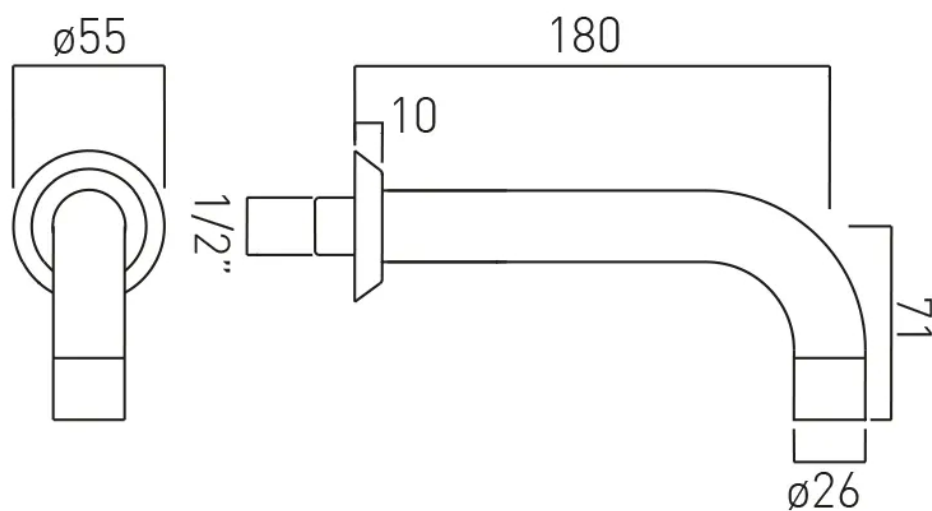

SPECIFICATION SHEET

COLLECTION: ORIGINS

PRODUCT CODE: IND-ORI140-BRN

DESCRIPTION:

bath spout
wall mounted
1/2" x 12mm threaded connections
sleeve slides entire length of spout
minimum operating pressure 0.2 bar LP

FINISH:

Brushed Nickel

MINIMUM OPERATING PRESSURE:

0.2 bar LP

FLOW RATE AT 3.0 BAR FLOW PRESSURE:

17.6 l/min

tel: 01934 744466
email: sales@vado.com
www.vado.com

where inspiration flows
taps | showering | accessories

TECHNICAL DRAWING

COLLECTION: ORIGINS

PRODUCT CODE: IND-ORI140-BRN

tel: 01934 744466
email: sales@vado.com
www.vado.com

where inspiration flows
taps | showering | accessories