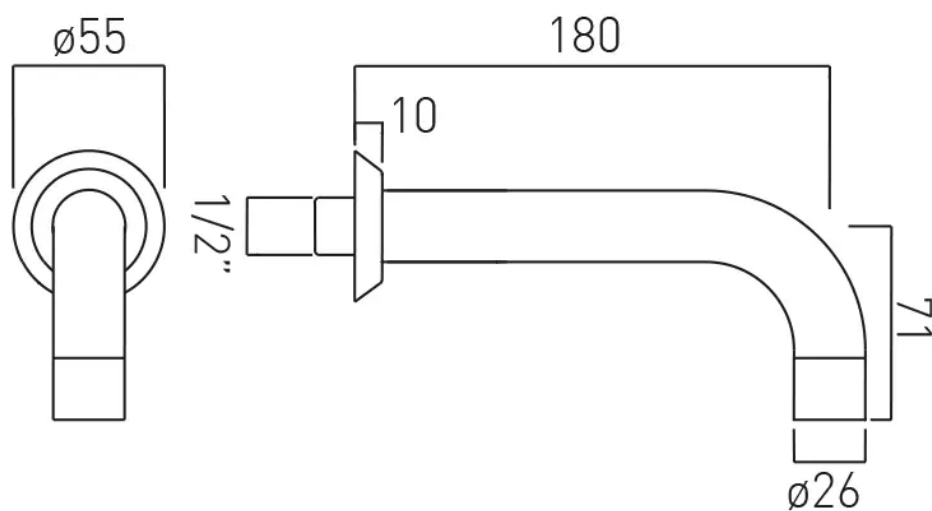

SPECIFICATION SHEET

COLLECTION: ORIGINS

PRODUCT CODE: IND-ORI140-BLK

DESCRIPTION:

bath spout
wall mounted
1/2" x 12mm threaded connections
sleeve slides entire length of spout
minimum operating pressure 0.2 bar LP

FINISH:

Brushed Black

MINIMUM OPERATING PRESSURE:

0.2 bar LP

FLOW RATE AT 3.0 BAR FLOW PRESSURE:

17.6 l/min

tel: 01934 744466
email: sales@vado.com
www.vado.com

where inspiration flows
taps | showering | accessories

TECHNICAL DRAWING

COLLECTION: ORIGINS

PRODUCT CODE: IND-ORI140-BLK

tel: 01934 744466
email: sales@vado.com
www.vado.com

where inspiration flows
taps | showering | accessories