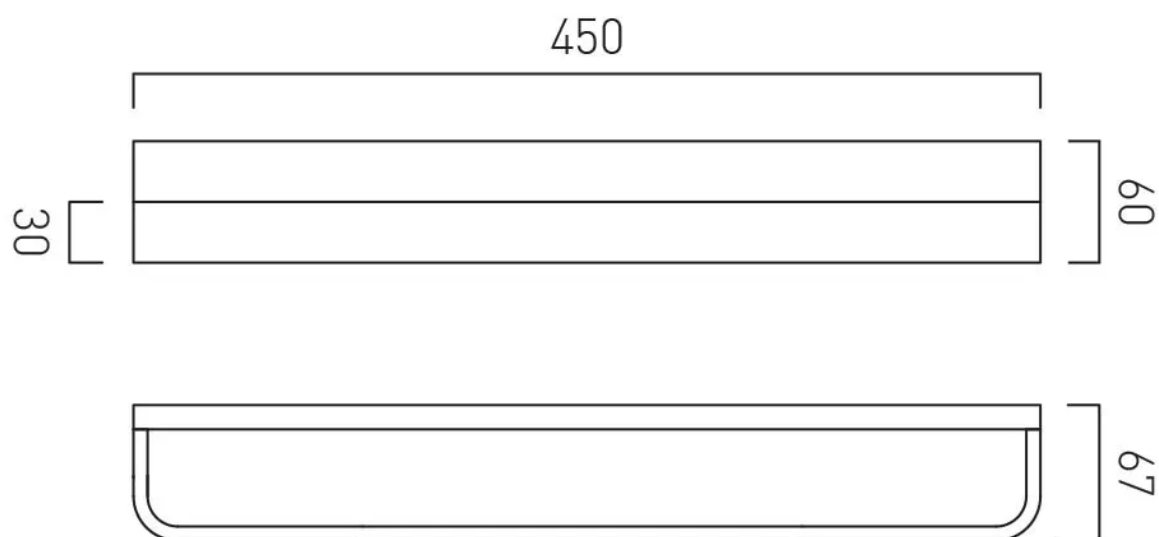


SPECIFICATION SHEET

COLLECTION: OMIKA NOIR

PRODUCT CODE: IND-OMI184-45-PB

DESCRIPTION:

towel rail
wall mounted
450mm (18")

FINISH:

Polished Black

tel: 01934 744466
email: sales@vado.com
www.vado.com

where inspiration flows
taps | showering | accessories

TECHNICAL DRAWING

COLLECTION: OMIKA NOIR

PRODUCT CODE: IND-OMI184-45-PB

tel: 01934 744466
email: sales@vado.com
www.vado.com

where inspiration flows
taps | showering | accessories