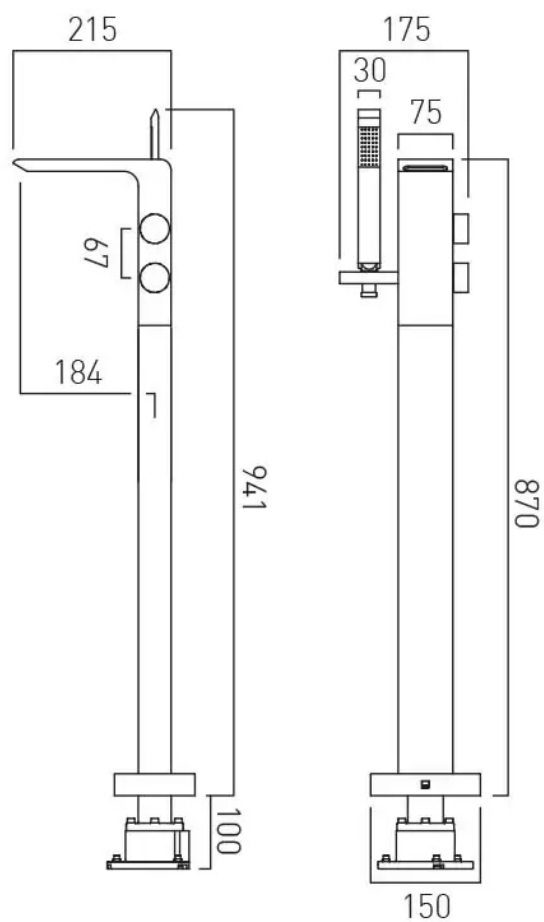

SPECIFICATION SHEET

COLLECTION: OMIKA NOIR

PRODUCT CODE: IND-OMI133-PB

DESCRIPTION:

bath shower mixer
floor mounted
with Omika single function shower kit
quarter turn ceramic mix cartridge FL-601-33Q
ceramic diverter cartridge FL-803-33/2X
2 x 1/2" female threaded connections
clearance 850mm from floor to spout
minimum operating pressure 1.0 bar MP

FINISH:

Polished Black

FLOW REGULATOR:

Optional (FR-FLEXI/8-PLA)

MINIMUM OPERATING PRESSURE:

1.0 bar MP

FLOW RATE AT 3.0 BAR FLOW PRESSURE:

Bath 30 l/min, shower 14 l/min

tel: 01934 744466
email: sales@vado.com
www.vado.com

where inspiration flows
taps | showering | accessories

TECHNICAL DRAWING

COLLECTION: OMIKA NOIR
PRODUCT CODE: IND-OMI133-PB

tel: 01934 744466
email: sales@vado.com
www.vado.com