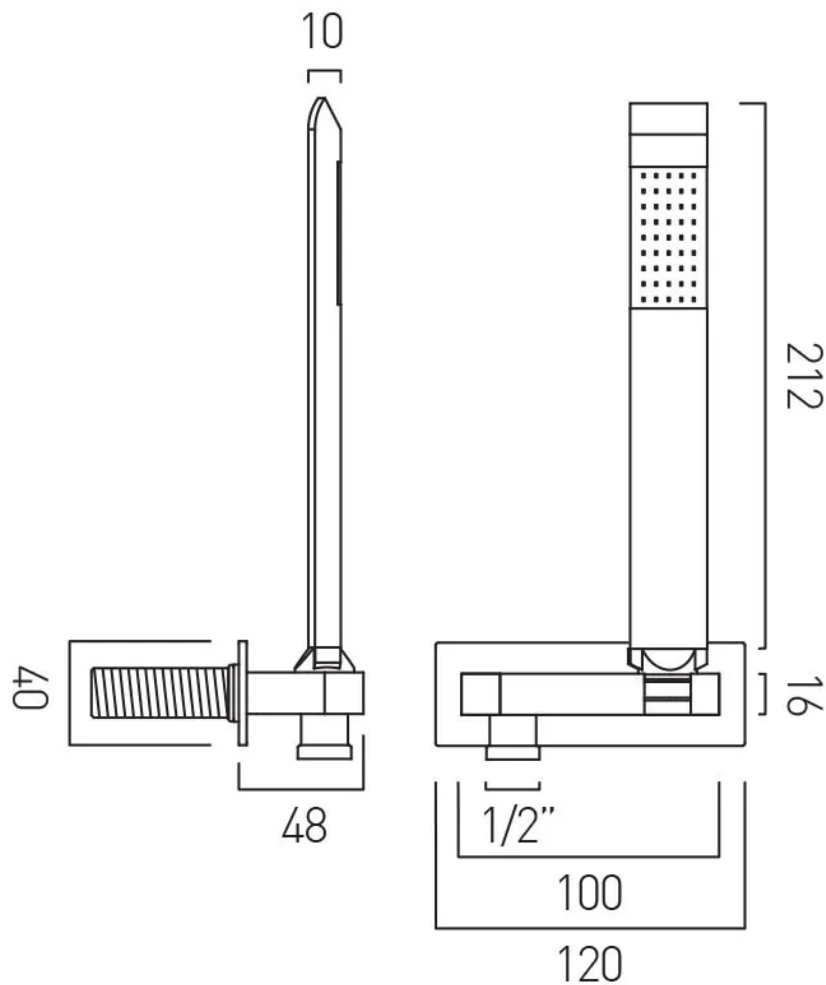

TECHNICAL DRAWING

COLLECTION: OMIKA NOIR

PRODUCT CODE: IND-OMI/SFMKWO/A-PB

tel: 01934 744466
email: sales@vado.com
www.vado.com

where inspiration flows
taps | showering | accessories