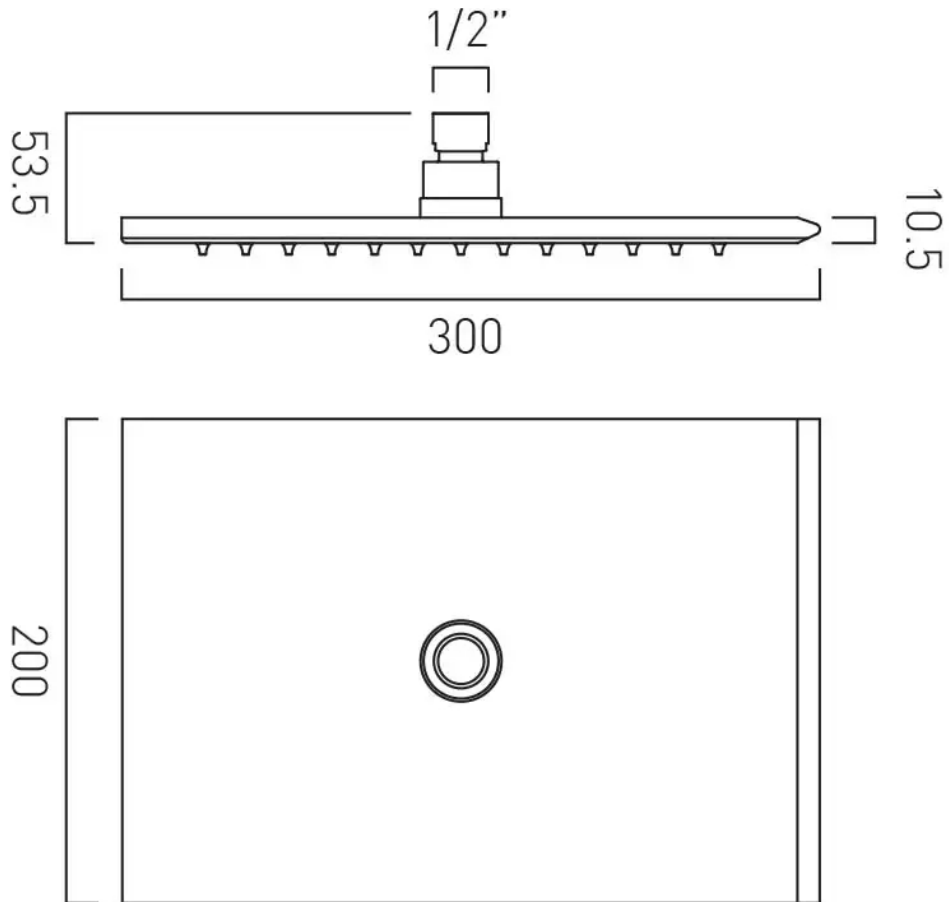

TECHNICAL DRAWING

COLLECTION: OMIKA NOIR

PRODUCT CODE: IND-OMI/HEAD-PB

tel: 01934 744466
email: sales@vado.com
www.vado.com

where inspiration flows
taps | showering | accessories