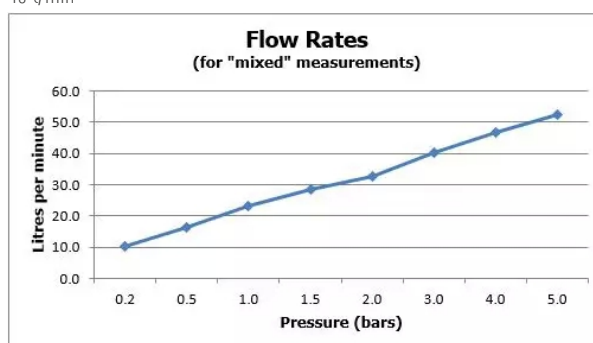

# SPECIFICATION SHEET

**COLLECTION:** OMIKA NOIR

**PRODUCT CODE:** IND-OMI/HEAD-PB

**DESCRIPTION:**

rectangular shower head  
single function  
easy clean  
200 x 300mm (8" x 12")  
minimum operating pressure 1.0 bar MP

**FINISH:**

Polished Black

**MINIMUM OPERATING PRESSURE:**

1.0 bar MP

**FLOW RATE AT 3.0 BAR FLOW PRESSURE:**

40 l/min

tel: 01934 744466  
email: sales@vado.com  
www.vado.com

**where inspiration flows**  
taps | showering | accessories