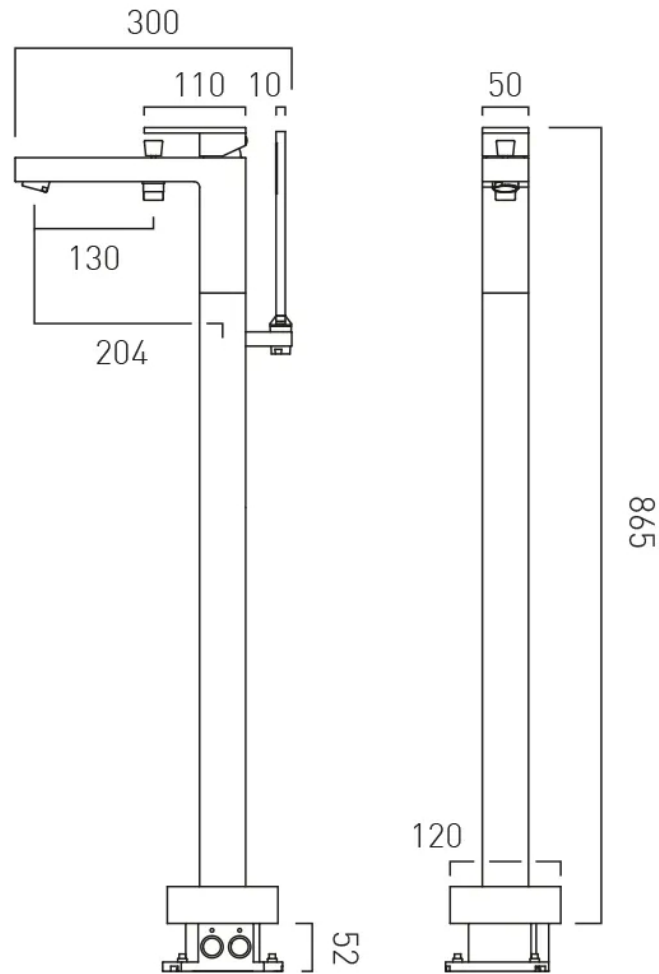

SPECIFICATION SHEET

COLLECTION: NOTION

PRODUCT CODE: IND-NOT233-BRN

DESCRIPTION:

bath shower mixer
with shower kit
single lever
floor mounted
ceramic cartridge C-011-N40
2 x 1/2" female inlets
fixed spout
with flow straightener
minimum operating pressure 1.0 bar MP

FINISH:

Brushed Nickel

FLOW REGULATOR:

FR-FLEXI/8-PLA

MINIMUM OPERATING PRESSURE:

1.0 bar MP

FLOW RATE AT 3.0 BAR FLOW PRESSURE:

18 l/min (handset) 27 l/min (spout)

tel: 01934 744466
email: sales@vado.com
www.vado.com

where inspiration flows
taps | showering | accessories

TECHNICAL DRAWING

COLLECTION: NOTION

PRODUCT CODE: IND-NOT233-BRN

tel: 01934 744466
email: sales@vado.com
www.vado.com