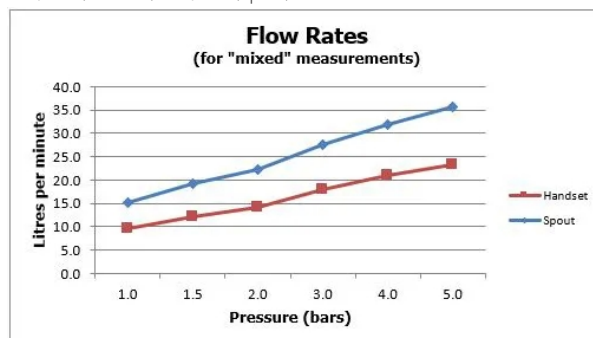

FINISH:

Brushed Nickel

FLOW REGULATOR:

FR-FLEXI/8-PLA

MINIMUM OPERATING PRESSURE:

1.0 bar MP

FLOW RATE AT 3.0 BAR FLOW PRESSURE:

18 l/min (handset) 27 l/min (spout)