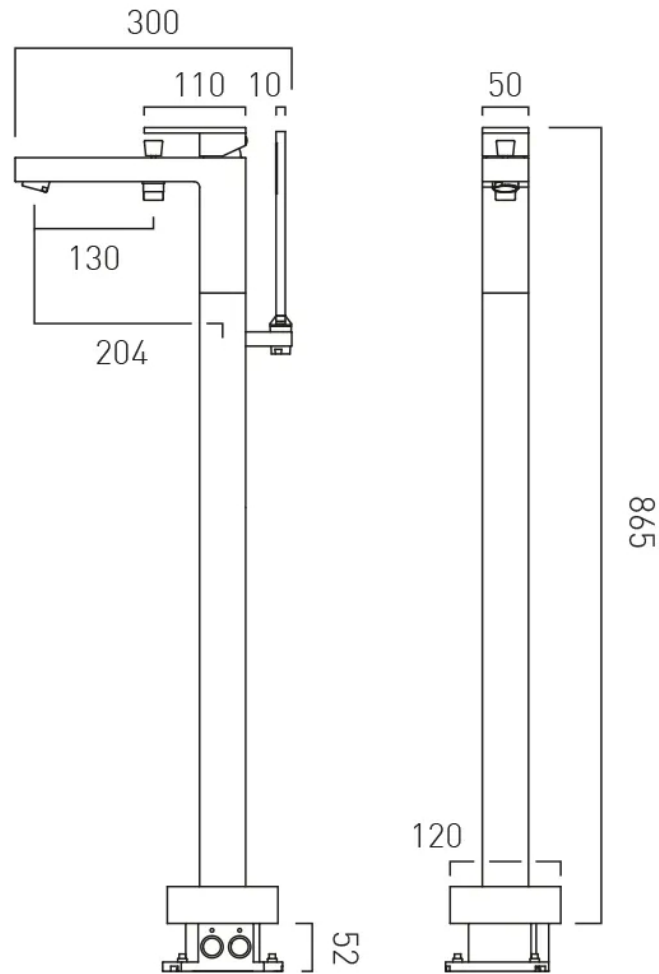

SPECIFICATION SHEET

COLLECTION: NOTION

PRODUCT CODE: IND-NOT233-BRG

DESCRIPTION:

bath shower mixer
with shower kit
single lever
floor mounted
ceramic cartridge C-011-N40
2 x 1/2" female inlets
fixed spout
with flow straightener
minimum operating pressure 1.0 bar MP

FINISH:

Brushed Gold

FLOW REGULATOR:

FR-FLEXI/8-PLA

MINIMUM OPERATING PRESSURE:

1.0 bar MP

FLOW RATE AT 3.0 BAR FLOW PRESSURE:

18 l/min (handset) 27 l/min (spout)

tel: 01934 744466
email: sales@vado.com
www.vado.com

where inspiration flows
taps | showering | accessories

TECHNICAL DRAWING

COLLECTION: NOTION

PRODUCT CODE: IND-NOT233-BRG

tel: 01934 744466
email: sales@vado.com
www.vado.com