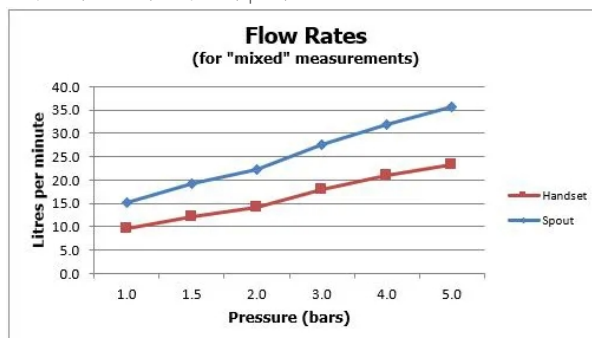

FINISH:

Brushed Gold

FLOW REGULATOR:

FR-FLEXI/8-PLA

MINIMUM OPERATING PRESSURE:

1.0 bar MP

FLOW RATE AT 3.0 BAR FLOW PRESSURE:

18 l/min (handset) 27 l/min (spout)