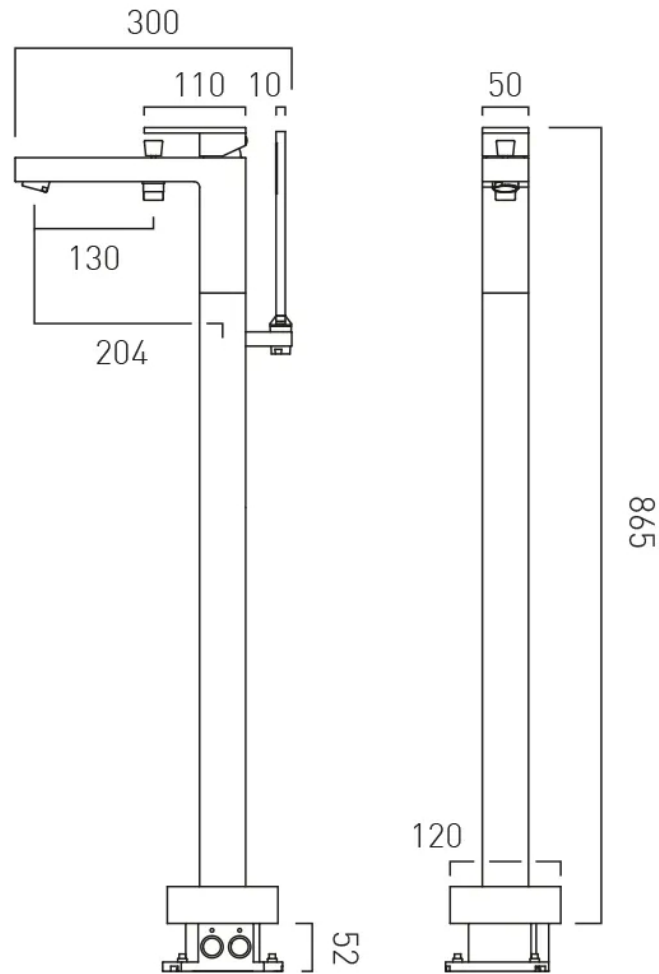

SPECIFICATION SHEET

COLLECTION: NOTION

PRODUCT CODE: IND-NOT233-BLK

DESCRIPTION:

bath shower mixer
with shower kit
single lever
floor mounted
ceramic cartridge C-011-N40
2 x 1/2" female inlets
fixed spout
with flow straightener
minimum operating pressure 1.0 bar MP

FINISH:

Brushed Black

FLOW REGULATOR:

FR-FLEXI/8-PLA

MINIMUM OPERATING PRESSURE:

1.0 bar MP

FLOW RATE AT 3.0 BAR FLOW PRESSURE:

18 l/min (handset) 27 l/min (spout)

tel: 01934 744466
email: sales@vado.com
www.vado.com

where inspiration flows
taps | showering | accessories

TECHNICAL DRAWING

COLLECTION: NOTION

PRODUCT CODE: IND-NOT233-BLK

tel: 01934 744466
email: sales@vado.com
www.vado.com