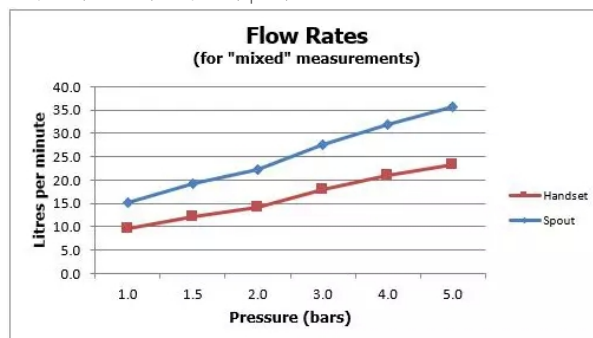

FINISH:

Brushed Black

FLOW REGULATOR:

FR-FLEXI/8-PLA

MINIMUM OPERATING PRESSURE:

1.0 bar MP

FLOW RATE AT 3.0 BAR FLOW PRESSURE:

18 l/min (handset) 27 l/min (spout)