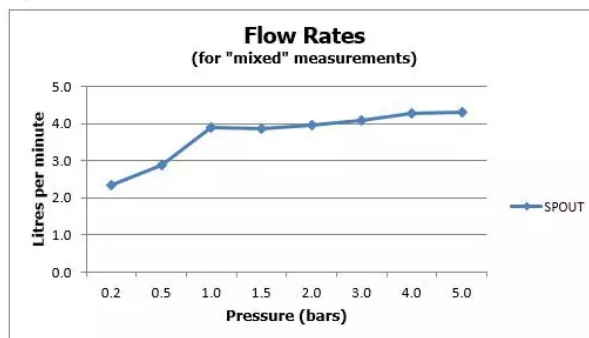

FLOW RATE AT 3.0 BAR FLOW PRESSURE:

5 l/min

tel: 01934 744466
email: sales@vado.com
www.vado.com

where inspiration flows
taps | showering | accessories